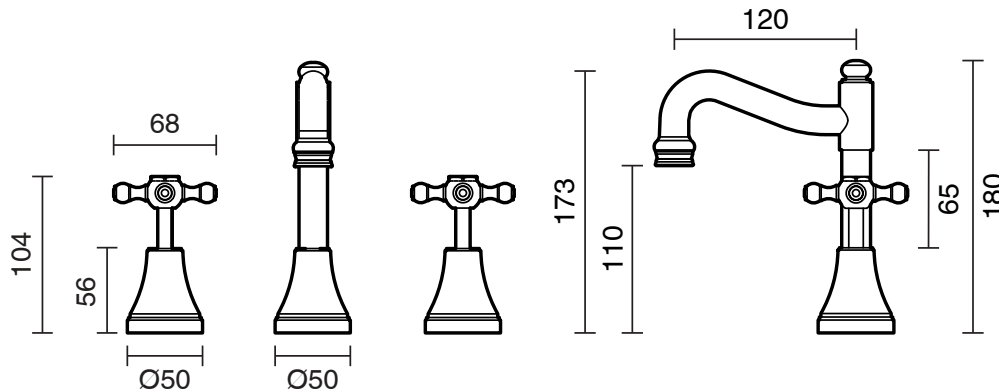

KADO

Kado Era English Basin Set Fixed Cross Handles Chrome (5 Star)

9507766

SPECIFICATIONS

Recommended Use	Domestic, Hotel & Commercial
Colour	Chrome
Finish	Polished
Material	DR Brass
Recommended Pressure Range	150 - 500 kPa
Maximum Continuous Working Temperature	80 deg C
Suitable for Storage Tank Hot Water	Yes
Suitable for Continuous Flow Hot Water	Yes
Suitable for Gravity Feed Hot Water	No

WARRANTY

Warranty - Domestic Use	10 Years
Spare Parts & Labour	12 Months

Please refer to Warranty Page for full Terms and Conditions

Dimensions are nominal measurements only.

CLEANING RECOMMENDATIONS:

We recommend the use of soapy water or approved cleaners. This product should not be cleaned with abrasive materials. Damage caused by any improper treatment is not covered by the product warranty. Refer to Warranty Conditions

Disclaimer: Products in this specification manual must by regulation be installed by licensed and registered trade people. The manufacturer/distributor reserves the right to vary specifications or delete models from their range without prior notification. Dimensions are nominal measurements only. Dimensions and set-outs listed are correct at time of publication however the manufacturer/distributor takes no responsibility for printing errors.

Published 12/10/2023

To see the complete Kado range go to www.reece.com.au