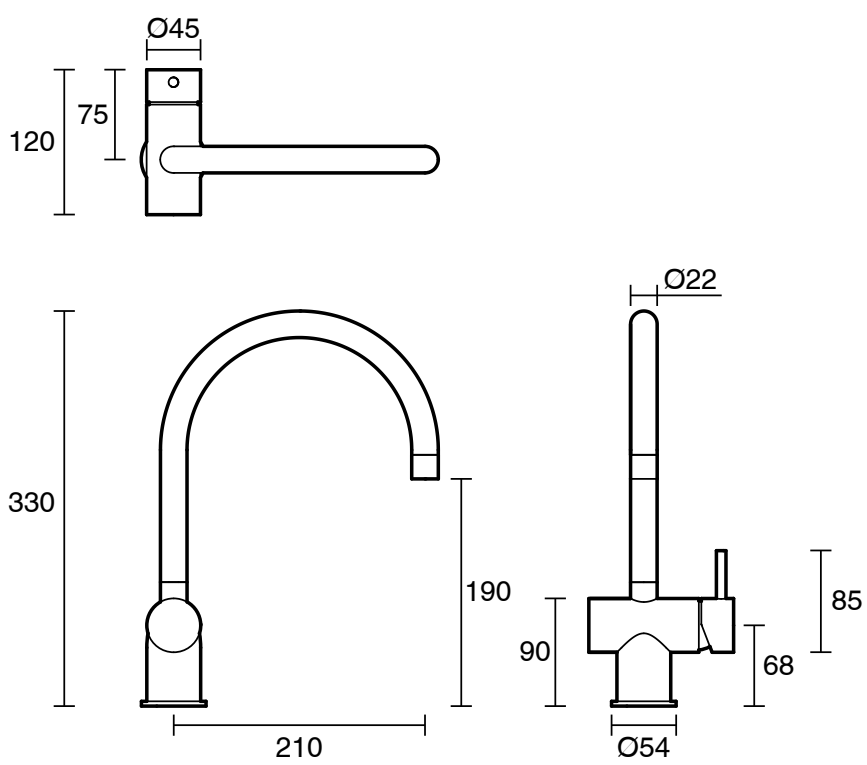

SUSSEX

Sussex Scala Sink Mixer Tap Large Curved Right Hand Living Tumbled Brass (4 Star)

2263135

SPECIFICATIONS

Recommended Use	Residential;Commercial
Colour Finish	Living Tumbled Brass
Primary Material	Brass
Recommended Pressure Range	150 - 500 kPa as per AS3500
Max Continuous Working Temperature (deg C)	65
Min Continuous Working Temperature (deg C)	1

WARRANTY

Residential Use (Years)	40
Commercial Use (Years)	10

Please refer to Sussex Warranty page for full Terms and Conditions

Dimensions are nominal measurements only.

CLEANING RECOMMENDATIONS:

We recommend the use of soapy water or approved cleaners. This product should not be cleaned with abrasive materials. Damage caused by any improper treatment is not covered by the product warranty. Refer to Warranty Conditions

Disclaimer: Products in this specification manual must by regulation be installed by licensed and registered trade people. The manufacturer/distributor reserves the right to vary specifications or delete models from their range without prior notification. Dimensions are nominal measurements only. Dimensions and set-outs listed are correct at time of publication however the manufacturer/distributor takes no responsibility for printing errors.

Published 31/03/2026

To see the complete Sussex range go to www.reece.com.au