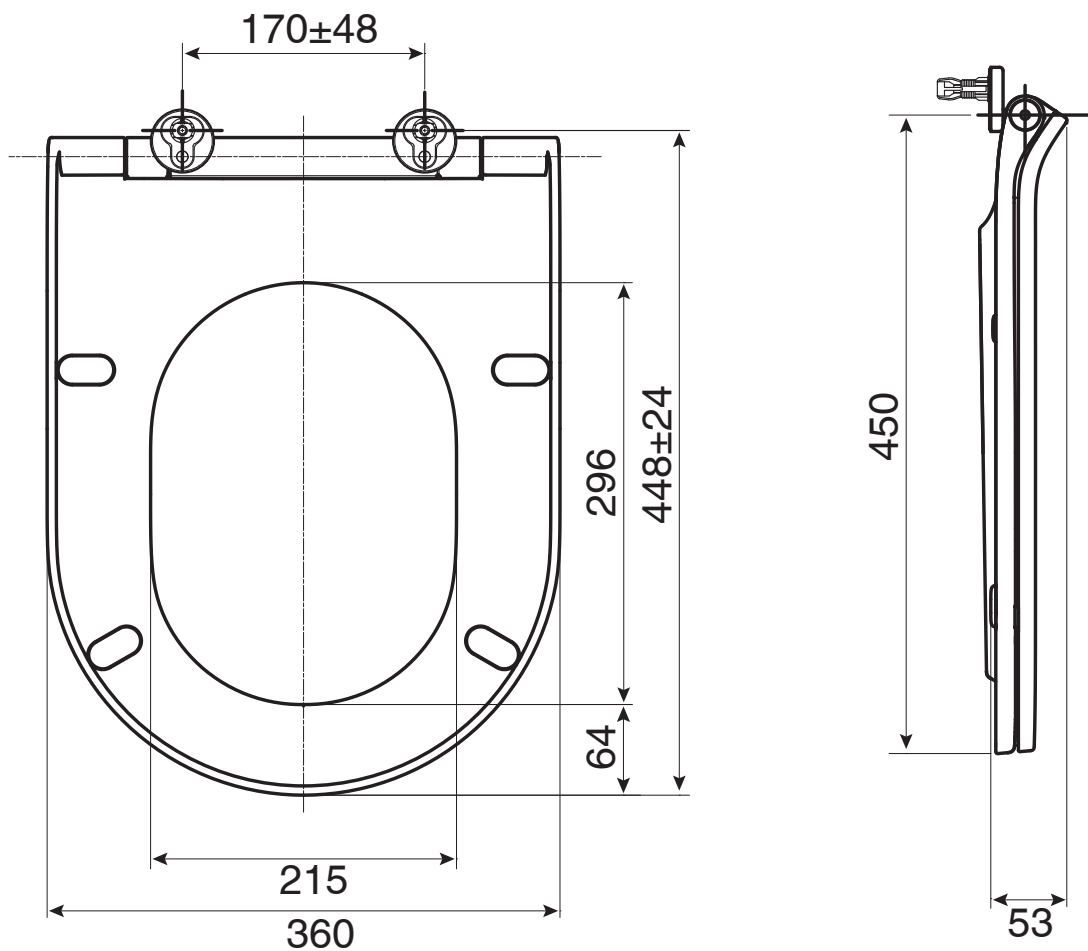

KADO

Kado Lux Thin Soft Close Quick Release Toilet Seat White

SPECIFICATIONS

Recommended Use	Domestic, Hotel & Commercial
Toilet Seat Type	Thin Soft Close Quick Release
Material	Polypropylene (PP)
Colour	White
Weight	1.6kg

WARRANTY

Warranty - Domestic Use	12 Months
Spare Parts & Labour	12 Months

Please refer to Warranty Page for full Terms and Conditions

Dimensions are nominal measurements only.

Disclaimer: Products in this specification manual must by regulation be installed by licensed and registered trade people. The manufacturer/distributor reserves the right to vary specifications or delete models from their range without prior notification. Dimensions are nominal measurements only. Dimensions and set-outs listed are correct at time of publication however the manufacturer/distributor takes no responsibility for printing errors.

Published 21/11/2017

To see the complete Kado range go to www.reece.com.au/bathrooms