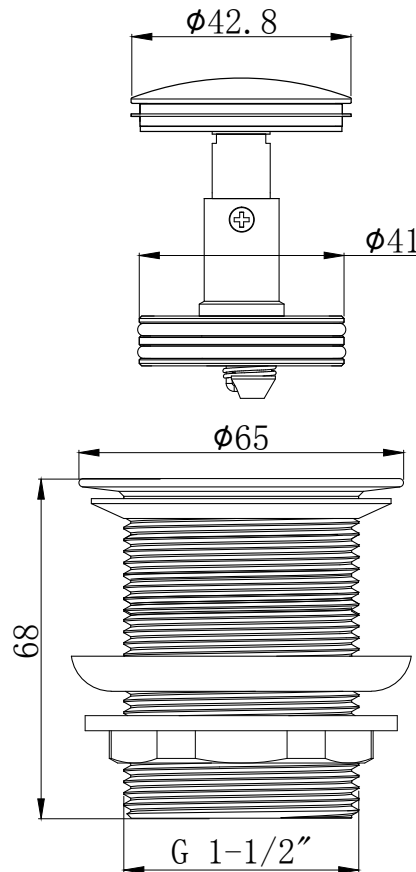

WARRANTY

Replacement Only - Domestic Use	12 Months

Please refer to Warranty Page for full Terms and Conditions