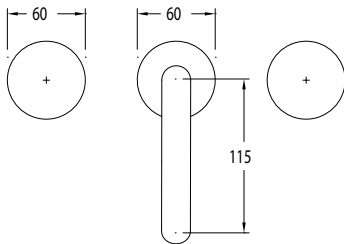

Milli Pure Vessel Basin Set with Cirque Textured Handles (5*)

SPECIFICATIONS	
Recommended Use	Domestic, Commercial, Hotel
Colour Variations	Chrome, Matte Black, Brushed Nickel, Brushed Gunmetal
Recommended Pressure Range	300 - 500Kpa
Max Continuous Working Pressure	500Kpa
Max Continuous Working Temperature	65 deg. C
Suitable for Storage Tank Hot Water	Yes
Suitable for Continuous Flow Hot Water	Yes
Suitable for Gravity Feed Hot Water	No
WARRANTY	
Warranty - Domestic Use	15 Years
Spare Parts	1 Year
Labour	1 Year
<i>Please refer to Warranty Page for full Terms and Conditions</i>	

Dimensions are nominal measurements only.

Disclaimer: Products in this specification manual must by regulation be installed by licensed and registered trade people. The manufacturer/distributor reserves the right to vary specifications or delete models from their range without prior notification. Dimensions are nominal measurements only. Dimensions and set-outs listed are correct at time of publication however the manufacturer/distributor takes no responsibility for printing errors.