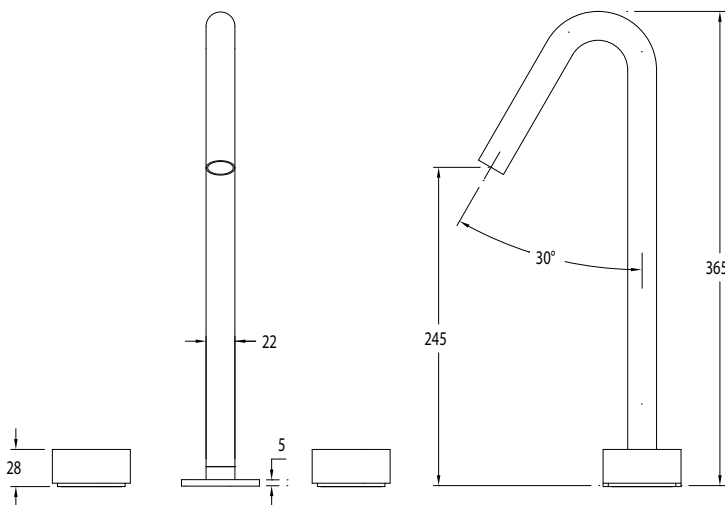

Milli Pure Vessel Basin Set with Cirque Textured Handles (5*)

SPECIFICATIONS	
Recommended Use	Domestic, Commercial, Hotel
Colour Variations	Chrome, Matte Black, Brushed Nickel, Brushed Gunmetal
Recommended Pressure Range	300 - 500Kpa
Max Continuous Working Pressure	500Kpa
Max Continuous Working Temperature	65 deg. C
Suitable for Storage Tank Hot Water	Yes
Suitable for Continuous Flow Hot Water	Yes
Suitable for Gravity Feed Hot Water	No
WARRANTY	
Warranty - Domestic Use	15 Years
Spare Parts	1 Year
Labour	1 Year
<i>Please refer to Warranty Page for full Terms and Conditions</i>	

Dimensions are nominal measurements only.

Disclaimer: Products in this specification manual must by regulation be installed by licensed and registered trade people. The manufacturer/distributor reserves the right to vary specifications or delete models from their range without prior notification. Dimensions are nominal measurements only. Dimensions and set-outs listed are correct at time of publication however the manufacturer/distributor takes no responsibility for printing errors.