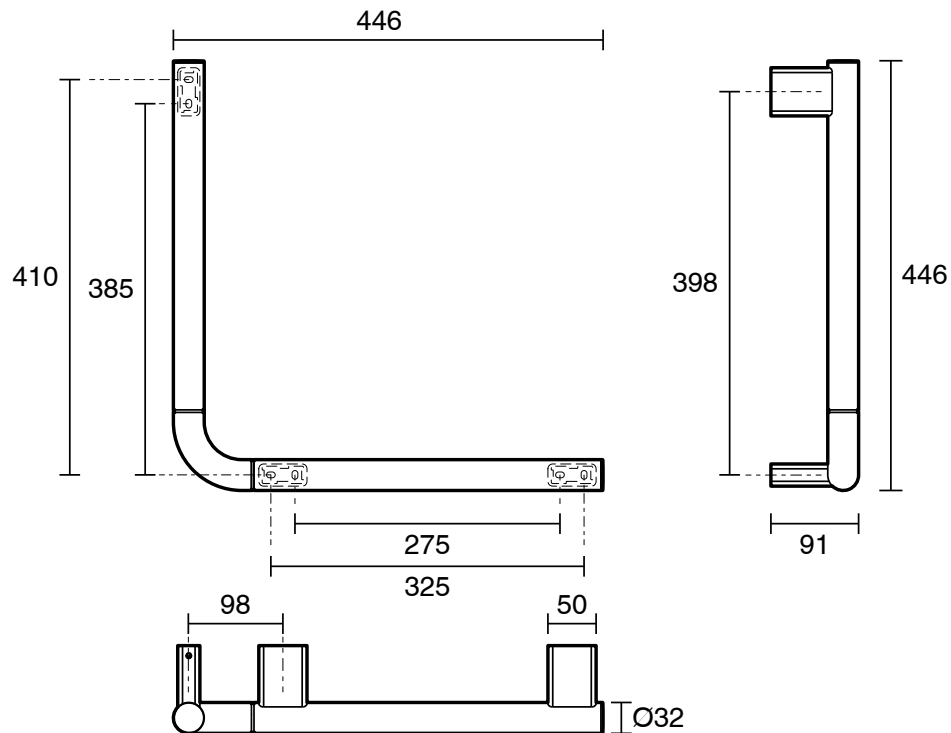

Dimensions are nominal measurements only.

CLEANING RECOMMENDATIONS:

We recommend the use of soapy water or approved cleaners. This product should not be cleaned with abrasive materials. Damage caused by any improper treatment is not covered by the product warranty. Refer to Warranty Conditions

Disclaimer: Products in this specification manual must by regulation be installed by licensed and registered trade people. The manufacturer/distributor reserves the right to vary specifications or delete models from their range without prior notification. Dimensions are nominal measurements only. Dimensions and set-outs listed are correct at time of publication however the manufacturer/distributor takes no responsibility for printing errors.

Published 21/03/2024

To see the complete Mizu range go to www.reece.com.au