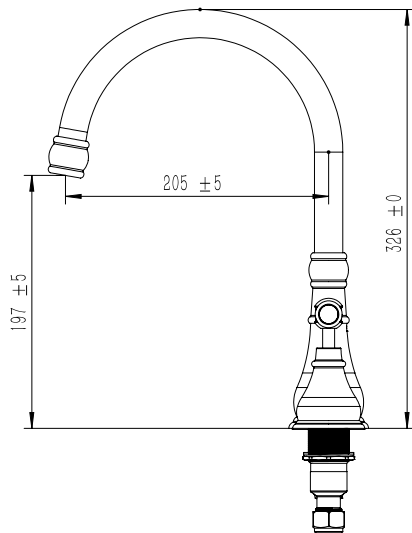

Milli Voir Hob Kitchen / Spa Set Lever Handle with Porcelain Handles Chrome (4 Star)

2265304

SPECIFICATIONS

Recommended Use	Domestic, hotel and commercial
Colour	Chrome
Material	DR Brass
Recommended Pressure Range	150 - 500 kPa
Max Continuous Working Pressure	500 kPa
Max Continuous Working Temperature	80 deg C
Suitable for Storage Tank Hot Water	Yes
Suitable for Continuous Flow Hot Water	Yes
Suitable for Gravity Feed Hot Water	No

WARRANTY

Warranty - Domestic Use	15 Years
Spare Parts & Labour	12 Months

Please refer to Warranty Page for full Terms and Conditions

Dimensions are nominal measurements only.

CLEANING RECOMMENDATIONS:

We recommend the use of soapy water or approved cleaners. This product should not be cleaned with abrasive materials. Damage caused by any improper treatment is not covered by the product warranty. Refer to Warranty Conditions

Disclaimer: Products in this specification manual must by regulation be installed by licensed and registered trade people. The manufacturer/distributor reserves the right to vary specifications or delete models from their range without prior notification. Dimensions are nominal measurements only. Dimensions and set-outs listed are correct at time of publication however the manufacturer/distributor takes no responsibility for printing errors.

Published 01/06/2020

To see the complete Milli range go to www.reece.com.au