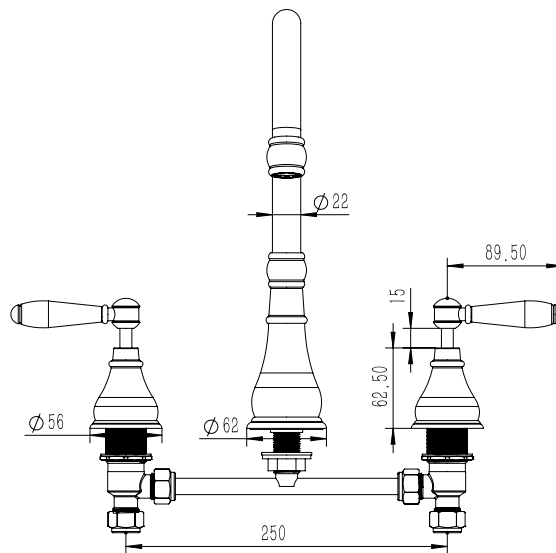

Milli Voir Hob Kitchen / Spa Set Lever Handle with Porcelain Handles Chrome (4 Star)

2265304

SPECIFICATIONS

Recommended Use	Domestic, hotel and commercial
Colour	Chrome
Material	DR Brass
Recommended Pressure Range	150 - 500 kPa
Max Continuous Working Pressure	500 kPa
Max Continuous Working Temperature	80 deg C
Suitable for Storage Tank Hot Water	Yes
Suitable for Continuous Flow Hot Water	Yes
Suitable for Gravity Feed Hot Water	No

WARRANTY

Warranty - Domestic Use	15 Years
Spare Parts & Labour	12 Months

Please refer to Warranty Page for full Terms and Conditions

Dimensions are nominal measurements only.

CLEANING RECOMMENDATIONS:

We recommend the use of soapy water or approved cleaners. This product should not be cleaned with abrasive materials. Damage caused by any improper treatment is not covered by the product warranty. Refer to Warranty Conditions

Disclaimer: Products in this specification manual must by regulation be installed by licensed and registered trade people. The manufacturer/distributor reserves the right to vary specifications or delete models from their range without prior notification. Dimensions are nominal measurements only. Dimensions and set-outs listed are correct at time of publication however the manufacturer/distributor takes no responsibility for printing errors.

Published 01/06/2020

To see the complete Milli range go to www.reece.com.au