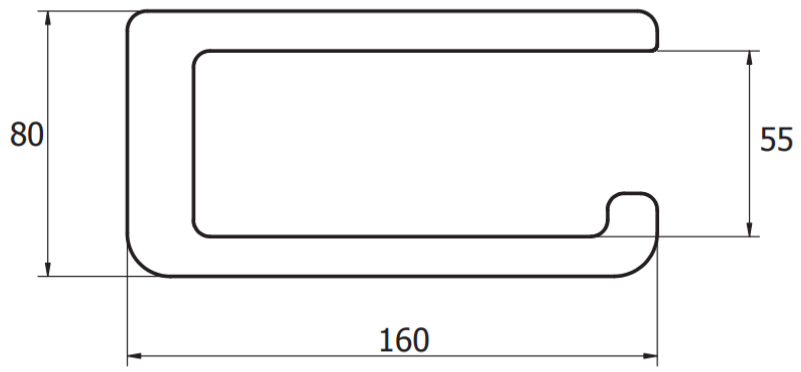

Mizu Soothe Toilet Roll Holder Curved Matte Black

9503884

SPECIFICATIONS	
Recommended Use	Domestic, Hotel & Commercial
Colour	Matte Black
Material	Brass
WARRANTY	
Replacement Only - Domestic Use	10 Years
<i>Please refer to Warranty Page for full Terms and Conditions</i>	