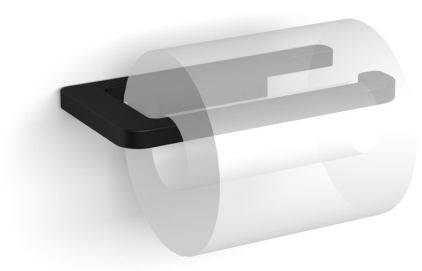

Mizu Soothe Toilet Roll Holder Curved Matte Black

9503884

SPECIFICATIONS	
Recommended Use	Domestic, Hotel & Commercial
Colour	Matte Black
Material	Brass
WARRANTY	
Replacement Only - Domestic Use	10 Years
<i>Please refer to Warranty Page for full Terms and Conditions</i>	