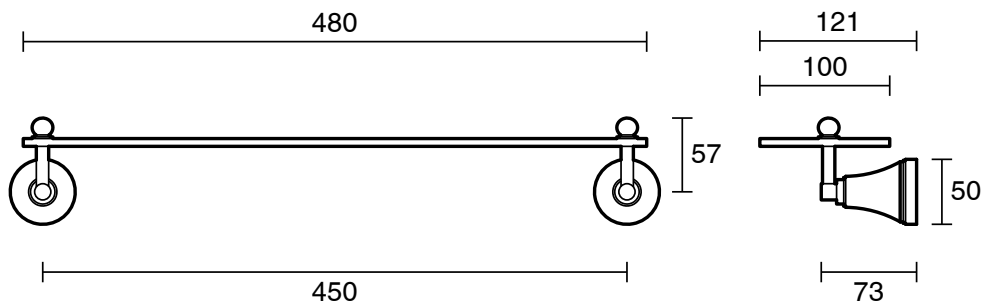

KADO

Kado Era Shower Shelf Brass Gold

9507737

SPECIFICATIONS

Recommended Use	Domestic, Hotel & Commercial
Colour	Brass Gold
Material	Zinc/Steel

WARRANTY

Replacement Only - Domestic Use 10 Years

Please refer to Warranty Page for full Terms and Conditions