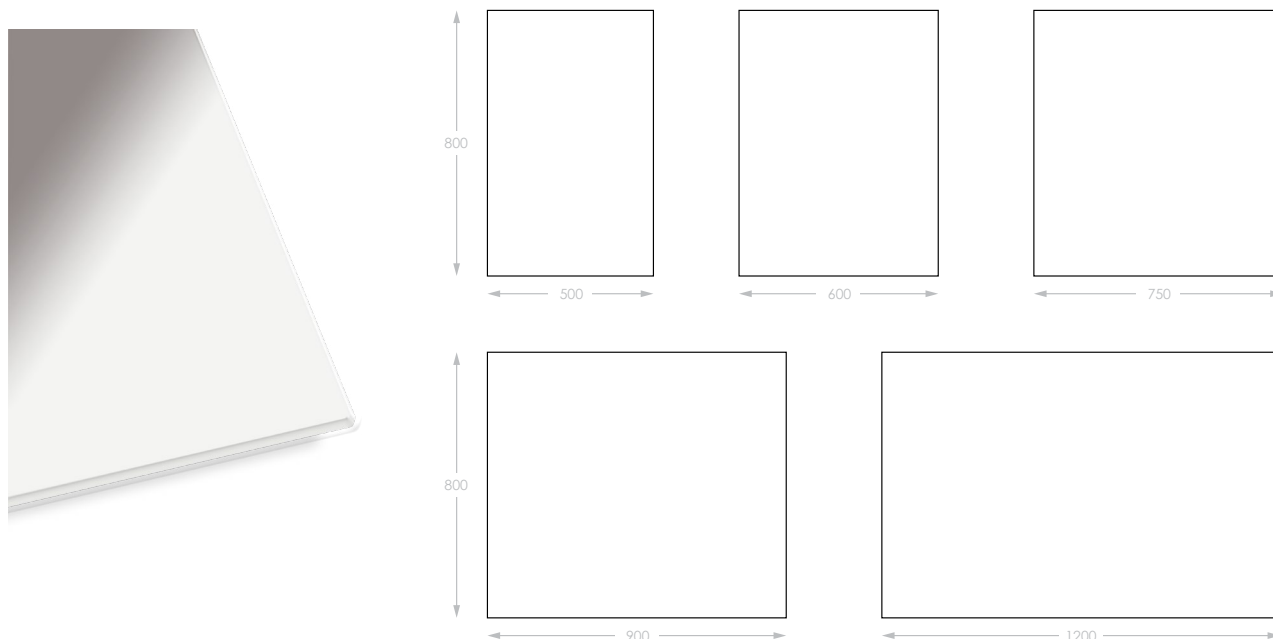

To see the complete Posh Domaine range go to www.reece.com.au/bathrooms