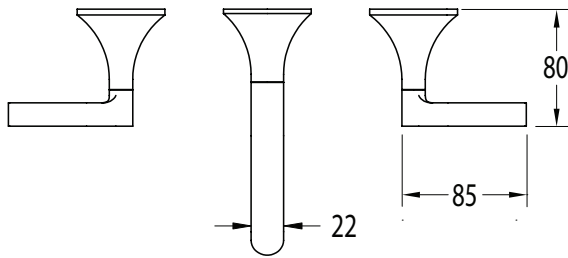

**Milli Oria Wall Bath Set 165mm PVD Matte Black**  
**2265602**

SPECIFICATIONS	
Recommended Use	Domestic, Hotel & Commercial
Colour	Black
Finish	Matte
Material	Brass
Recommended Pressure Range	250-500kPa
Maximum Continuous Working Temperature	65 deg C
Suitable for Storage Tank Hot Water	Yes
Suitable for Continuous Flow Hot Water	Yes
Suitable for Gravity Feed Hot Water	No
WARRANTY	
Warranty - Domestic Use	15 Years
Spare Parts & Labour	12 Months
<i>Please refer to Warranty Page for full Terms and Conditions</i>	