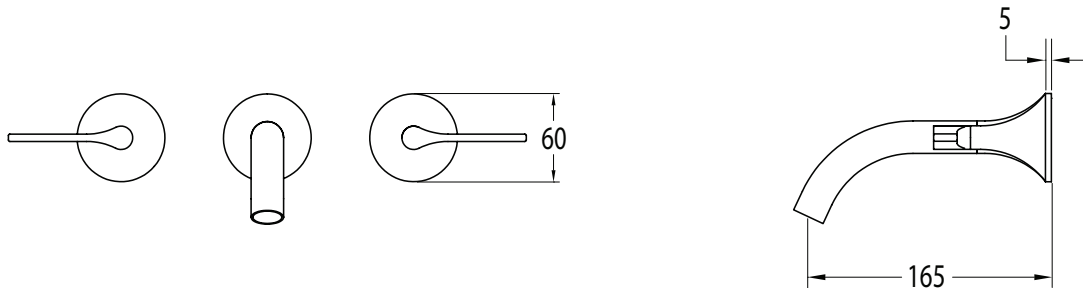

**Milli Oria Wall Bath Set 165mm PVD Matte Black**  
**2265602**

SPECIFICATIONS	
Recommended Use	Domestic, Hotel & Commercial
Colour	Black
Finish	Matte
Material	Brass
Recommended Pressure Range	250-500kPa
Maximum Continuous Working Temperature	65 deg C
Suitable for Storage Tank Hot Water	Yes
Suitable for Continuous Flow Hot Water	Yes
Suitable for Gravity Feed Hot Water	No
WARRANTY	
Warranty - Domestic Use	15 Years
Spare Parts & Labour	12 Months
<i>Please refer to Warranty Page for full Terms and Conditions</i>	