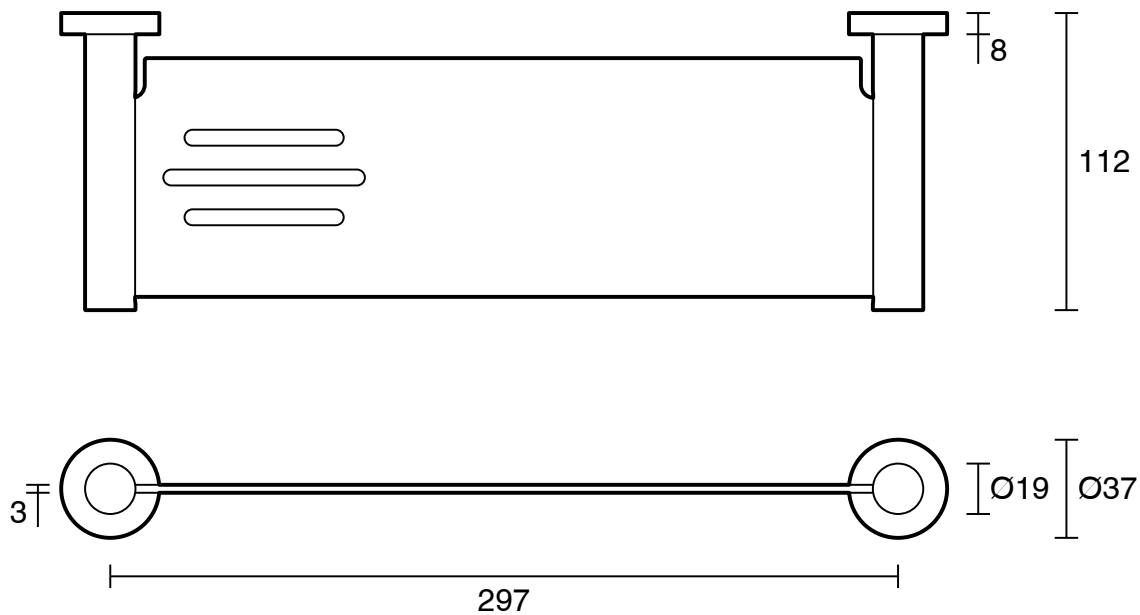

SUSSEX

Sussex Pure Metal Shower Shelf PVD Matte Black

2266302

SPECIFICATIONS	
Recommended Use	Residential;Commercial
Colour Finish	Matte Black
Primary Material	Brass
WARRANTY	
Residential Use (Years)	40
Commercial Use (Years)	10
<i>Please refer to Sussex Warranty page for full Terms and Conditions</i>	