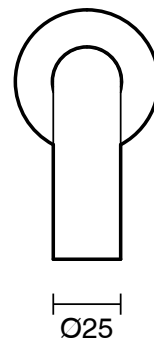

SUSSEX

Sussex Scala 25mm Wall Outlet Curved 200mm LUX PVD Brushed Smoked Gunmetal (6 Star)

2267047

SPECIFICATIONS	
Recommended Use	Residential;Commercial
Colour Finish	Brushed Smoke Gunmetal
Primary Material	DR Brass
Recommended Pressure Range	150 - 500 kPa as per AS3500
Max Continuous Working Temperature (deg C)	65
Min Continuous Working Temperature (deg C)	1
WARRANTY	
Residential Use (Years)	40
Commercial Use (Years)	10
<i>Please refer to Sussex Warranty page for full Terms and Conditions</i>	