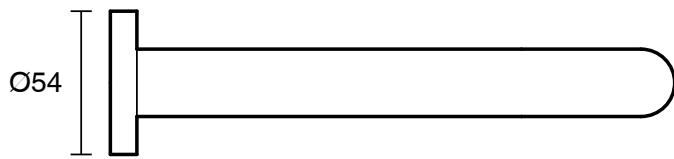

SUSSEX

Sussex Scala 25mm Wall Outlet Curved 200mm LUX PVD Brushed Smoked Gunmetal (6 Star)

2267047

SPECIFICATIONS	
Recommended Use	Residential;Commercial
Colour Finish	Brushed Smoke Gunmetal
Primary Material	DR Brass
Recommended Pressure Range	150 - 500 kPa as per AS3500
Max Continuous Working Temperature (deg C)	65
Min Continuous Working Temperature (deg C)	1
WARRANTY	
Residential Use (Years)	40
Commercial Use (Years)	10
<i>Please refer to Sussex Warranty page for full Terms and Conditions</i>	