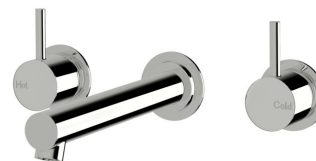

SUSSEX

Sussex Scala Bath Set 200mm Chrome

2261425

SPECIFICATIONS	
Recommended Use	Residential;Commercial
Colour Finish	Polished Chrome
Primary Material	DR Brass
Recommended Pressure Range	150 - 500 kPa as per AS3500
Max Continuous Working Temperature (deg C)	65
Min Continuous Working Temperature (deg C)	1
WARRANTY	
Residential Use (Years)	40
Commercial Use (Years)	10
<i>Please refer to Sussex Warranty page for full Terms and Conditions</i>	