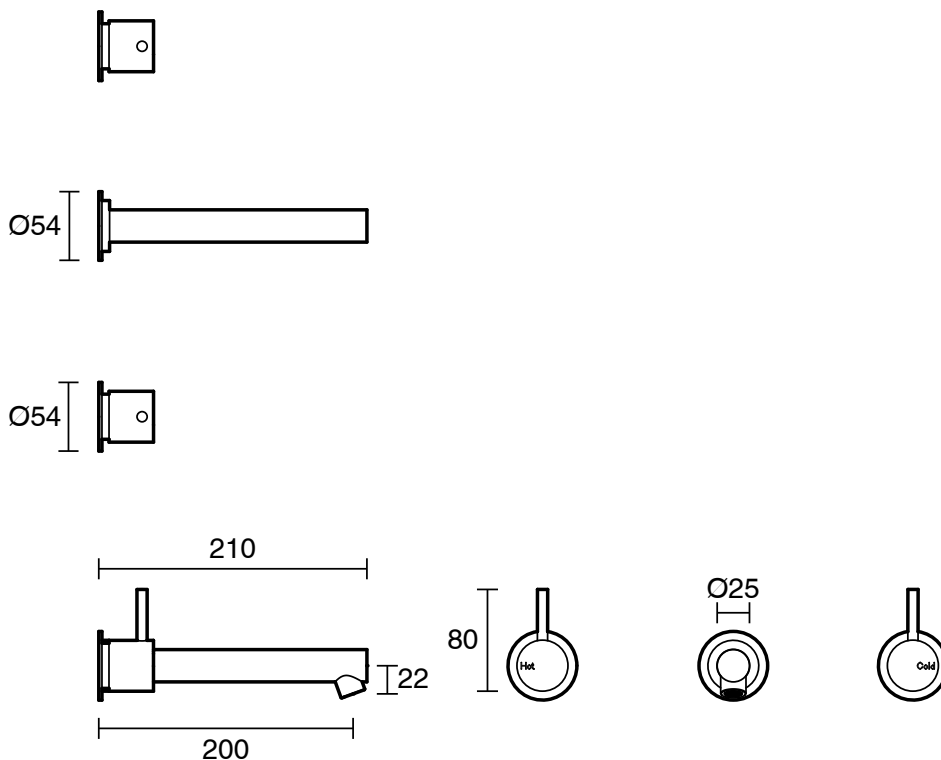

SUSSEX

Sussex Scala Bath Set 200mm Chrome

2261425

SPECIFICATIONS	
Recommended Use	Residential;Commercial
Colour Finish	Polished Chrome
Primary Material	DR Brass
Recommended Pressure Range	150 - 500 kPa as per AS3500
Max Continuous Working Temperature (deg C)	65
Min Continuous Working Temperature (deg C)	1
WARRANTY	
Residential Use (Years)	40
Commercial Use (Years)	10
<i>Please refer to Sussex Warranty page for full Terms and Conditions</i>	

Disclaimer: Products in this specification manual must by regulation be installed by licensed and registered trade people. The manufacturer/distributor reserves the right to vary specifications or delete models from their range without prior notification. Dimensions are nominal measurements only. Dimensions and set-outs listed are correct at time of publication however the manufacturer/distributor takes no responsibility for printing errors.