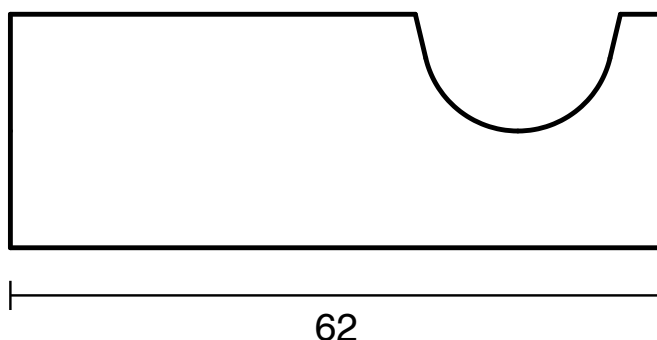

S U S S E X

Sussex Scala Robe Hook Chrome

2261357

SPECIFICATIONS	
Recommended Use	Domestic;Hotel;Commercial
Colour Finish	Polished Chrome
Primary Material	Brass
WARRANTY	
Replacement Only - Domestic Use (Years)	15
Parts Replacement Only (Years)	15
<i>Please refer to Warranty Page for full Terms and Conditions</i>	