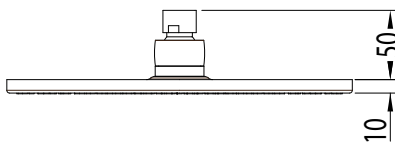

Milli Pure Shower Head 250mm (3*)

SPECIFICATIONS

Recommended Use	Domestic, Commercial, Hotel
Colour	Chrome, Matte Black, Brushed Nickel, Brushed Gunmetal, Living Tumbled Brass
Recommended Pressure Range	300 - 500Kpa
Max Continuous Working Pressure	500Kpa
Max Continuous Working Temperature	65 deg. C
Suitable for Storage Tank Hot Water	Yes
Suitable for Continuous Flow Hot Water	Yes
Suitable for Gravity Feed Hot Water	No

WARRANTY

Warranty - Domestic Use	15 Years

Please refer to Warranty Page for full Terms and Conditions

Dimensions are nominal measurements only.

Disclaimer: Products in this specification manual must by regulation be installed by licensed and registered trade people. The manufacturer/distributor reserves the right to vary specifications or delete models from their range without prior notification. Dimensions are nominal measurements only. Dimensions and set-outs listed are correct at time of publication however the manufacturer/distributor takes no responsibility for printing errors.

Published 04/02/2019