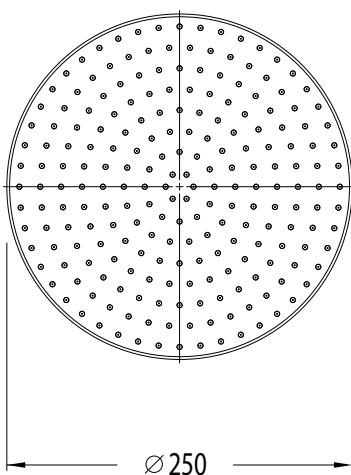

Milli Pure Shower Head 250mm (3*)

SPECIFICATIONS

Recommended Use	Domestic, Commercial, Hotel
Colour	Chrome, Matte Black, Brushed Nickel, Brushed Gunmetal, Living Tumbled Brass
Recommended Pressure Range	300 - 500Kpa
Max Continuous Working Pressure	500Kpa
Max Continuous Working Temperature	65 deg. C
Suitable for Storage Tank Hot Water	Yes
Suitable for Continuous Flow Hot Water	Yes
Suitable for Gravity Feed Hot Water	No

WARRANTY

Warranty - Domestic Use	15 Years

Please refer to Warranty Page for full Terms and Conditions

Dimensions are nominal measurements only.

Disclaimer: Products in this specification manual must by regulation be installed by licensed and registered trade people. The manufacturer/distributor reserves the right to vary specifications or delete models from their range without prior notification. Dimensions are nominal measurements only. Dimensions and set-outs listed are correct at time of publication however the manufacturer/distributor takes no responsibility for printing errors.

Published 04/02/2019