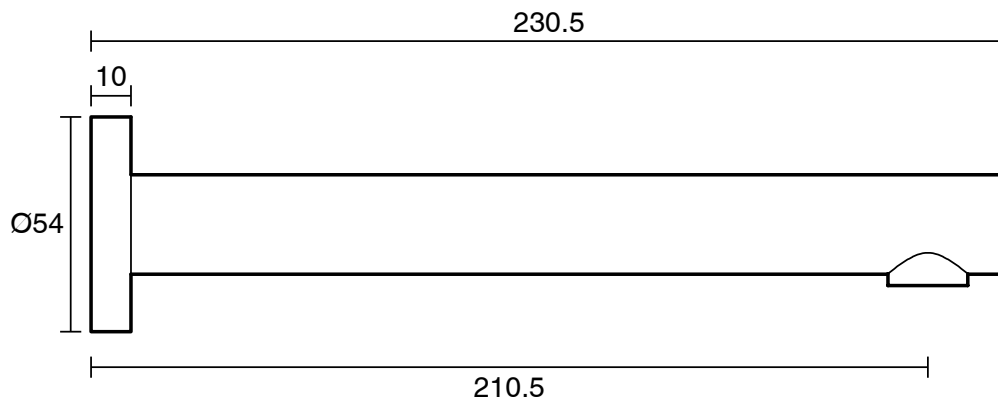

Posh Solus Bath Outlet 210mm Matte Black

2263955

SPECIFICATIONS

Recommended Use	Domestic, Hotel & Commercial
Colour	Matte Black
Finish	Matte
Material	DR Brass
Maximum Continuous Working Pressure	1000 kPa
Maximum Continuous Working Temperature	80 deg C

WARRANTY

Warranty - Domestic Use	10 Years
Spare Parts & Labour	12 Months

Please refer to Warranty Page for full Terms and Conditions

Dimensions are nominal measurements only.

CLEANING RECOMMENDATIONS:

We recommend the use of soapy water or approved cleaners. This product should not be cleaned with abrasive materials. Damage caused by any improper treatment is not covered by the product warranty. Refer to Warranty Conditions

Disclaimer: Products in this specification manual must by regulation be installed by licensed and registered trade people. The manufacturer/distributor reserves the right to vary specifications or delete models from their range without prior notification. Dimensions are nominal measurements only. Dimensions and set-outs listed are correct at time of publication however the manufacturer/distributor takes no responsibility for printing errors.

Published 07/09/2022

To see the complete Posh range go to www.reece.com.au

WaterMark
AS/NZS 3718
WMKA02260