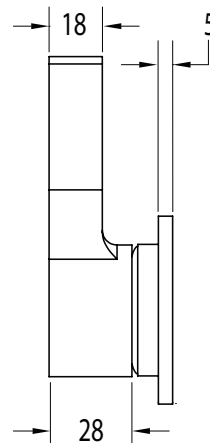

SUSSEX

Sussex Oria Shower/Bath Wall Mixer PVD Brushed Gold

2265620

SPECIFICATIONS

Recommended Use	Residential;Commercial
Colour Finish	Brushed Gold
Primary Material	Brass
Recommended Pressure Range	150 - 500 kPa as per AS3500
Max Continuous Working Temperature (deg C)	65
Min Continuous Working Temperature (deg C)	1

WARRANTY

Residential Use (Years)	40
Commercial Use (Years)	10

Please refer to Sussex Warranty page for full Terms and Conditions

Dimensions are nominal measurements only.

CLEANING RECOMMENDATIONS:

We recommend the use of soapy water or approved cleaners. This product should not be cleaned with abrasive materials. Damage caused by any improper treatment is not covered by the product warranty. Refer to Warranty Conditions

Disclaimer: Products in this specification manual must by regulation be installed by licensed and registered trade people. The manufacturer/distributor reserves the right to vary specifications or delete models from their range without prior notification. Dimensions are nominal measurements only. Dimensions and set-outs listed are correct at time of publication however the manufacturer/distributor takes no responsibility for printing errors.

Published 01/04/2026

To see the complete Sussex range go to www.reece.com.au