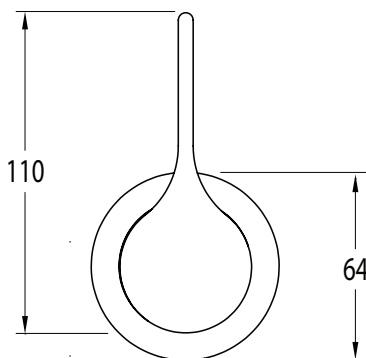

SUSSEX

Sussex Oria Shower/Bath Wall Mixer PVD Brushed Gold

2265620

SPECIFICATIONS

Recommended Use	Residential;Commercial
Colour Finish	Brushed Gold
Primary Material	Brass
Recommended Pressure Range	150 - 500 kPa as per AS3500
Max Continuous Working Temperature (deg C)	65
Min Continuous Working Temperature (deg C)	1

WARRANTY

Residential Use (Years)	40
Commercial Use (Years)	10

Please refer to Sussex Warranty page for full Terms and Conditions

Dimensions are nominal measurements only.

CLEANING RECOMMENDATIONS:

We recommend the use of soapy water or approved cleaners. This product should not be cleaned with abrasive materials. Damage caused by any improper treatment is not covered by the product warranty. Refer to Warranty Conditions

Disclaimer: Products in this specification manual must by regulation be installed by licensed and registered trade people. The manufacturer/distributor reserves the right to vary specifications or delete models from their range without prior notification. Dimensions are nominal measurements only. Dimensions and set-outs listed are correct at time of publication however the manufacturer/distributor takes no responsibility for printing errors.

Published 01/04/2026

To see the complete Sussex range go to www.reece.com.au