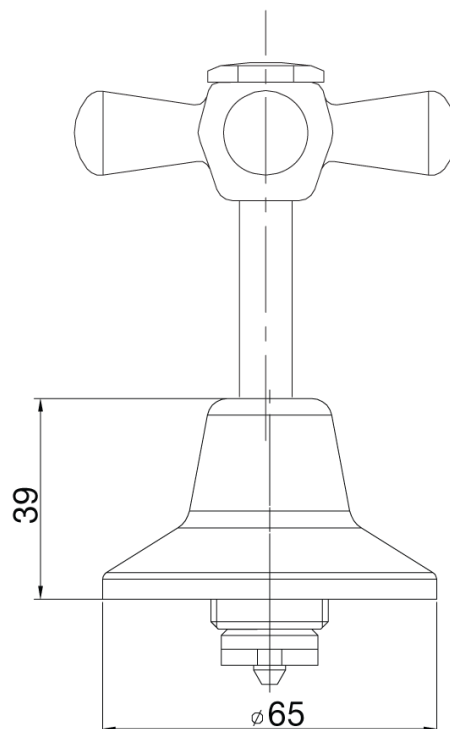

Posh Bristol Wall Top Assembly Taps Ivory/Chrome

2205253

SPECIFICATIONS

Recommended Use	Domestic;Hotel;Commercial
Colour Finish	Ivory;Chrome
Primary Material	DR Brass
Recommended Pressure Range	150 - 500 kPa as per AS3500
Max Continuous Working Temperature (deg C)	80
Min Continuous Working Temperature (deg C)	5
Hot Water Unit Suitability	Storage Tank;Continuous Flow

WARRANTY

Warranty - Domestic Use (Years)	10
Spare Parts & Labour (Years)	1

Please refer to Warranty Page for full Terms and Conditions

Dimensions are nominal measurements only.

CLEANING RECOMMENDATIONS:

We recommend the use of soapy water or approved cleaners. This product should not be cleaned with abrasive materials. Damage caused by any improper treatment is not covered by the product warranty. Refer to Warranty Conditions

Disclaimer: Products in this specification manual must by regulation be installed by licensed and registered trade people. The manufacturer/distributor reserves the right to vary specifications or delete models from their range without prior notification. Dimensions are nominal measurements only. Dimensions and set-outs listed are correct at time of publication however the manufacturer/distributor takes no responsibility for printing errors.

Published 27/03/2025

To see the complete Posh range go to
www.reece.com.au

WaterMark
AS/NZS 3718
WMKA02260