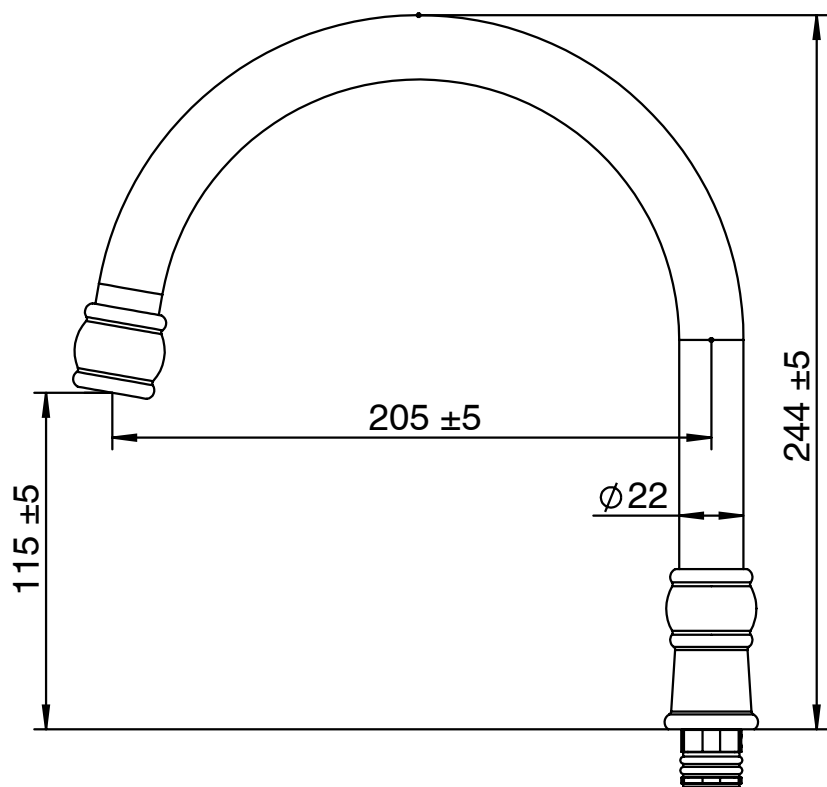

Milli Voir Hob Gooseneck Sink / Spa Outlet Only Matte Black (4 Star)

2265423

SPECIFICATIONS

Recommended Use	Domestic, hotel and commercial
Colour	Matte Black
Material	DR Brass
Recommended Pressure Range	150 - 500 kPa
Max Continuous Working Pressure	500 kPa
Max Continuous Working Temperature	80 deg C
Suitable for Storage Tank Hot Water	Yes
Suitable for Continuous Flow Hot Water	Yes
Suitable for Gravity Feed Hot Water	No

WARRANTY

Warranty - Domestic Use	15 Years
Spare Parts & Labour	12 Months

Please refer to Warranty Page for full Terms and Conditions

Dimensions are nominal measurements only.

CLEANING RECOMMENDATIONS:

We recommend the use of soapy water or approved cleaners. This product should not be cleaned with abrasive materials. Damage caused by any improper treatment is not covered by the product warranty. Refer to Warranty Conditions

Disclaimer: Products in this specification manual must by regulation be installed by licensed and registered trade people. The manufacturer/distributor reserves the right to vary specifications or delete models from their range without prior notification. Dimensions are nominal measurements only. Dimensions and set-outs listed are correct at time of publication however the manufacturer/distributor takes no responsibility for printing errors.

Published 01/06/2020

To see the complete Milli range go to www.reece.com.au