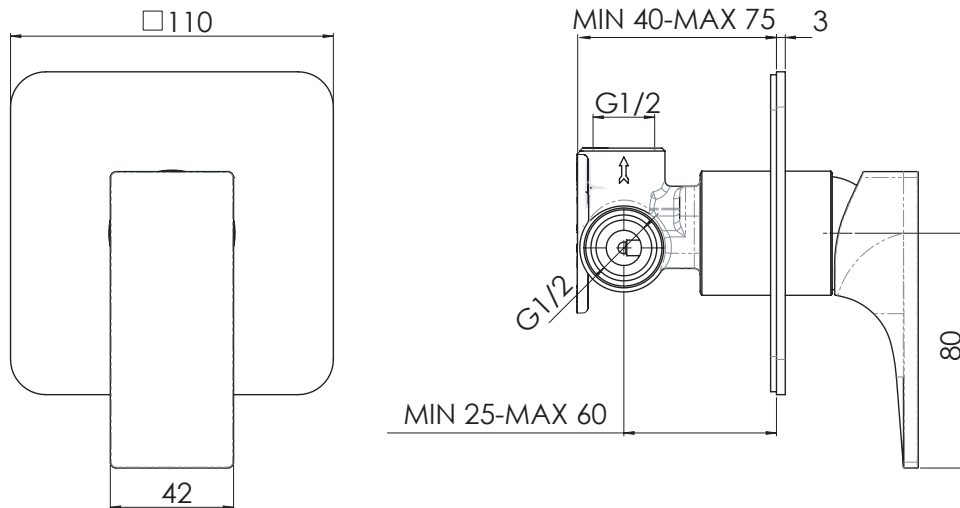

Dimensions are nominal measurements only.

CLEANING RECOMMENDATIONS:

We recommend the use of soapy water or approved cleaners. This product should not be cleaned with abrasive materials. Damage caused by any improper treatment is not covered by the product warranty. Refer to Warranty Conditions

Disclaimer: Products in this specification manual must by regulation be installed by licensed and registered trade people. The manufacturer/distributor reserves the right to vary specifications or delete models from their range without prior notification. Dimensions are nominal measurements only. Dimensions and set-outs listed are correct at time of publication however the manufacturer/distributor takes no responsibility for printing errors.

Published 18/06/2021

To see the complete Milli range go to www.reece.com.au