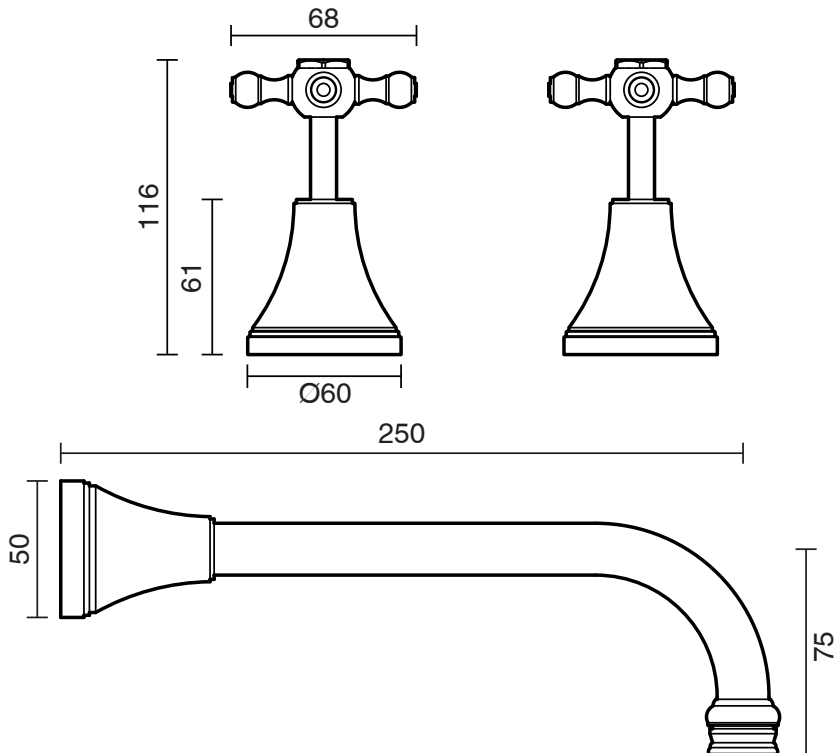

KADO

Kado Era Wall Basin Set 250mm Cross Handles Brass Gold (5 Star)

9508841

SPECIFICATIONS

Recommended Use	Domestic, Hotel & Commercial
Colour	Brass Gold
Finish	Polished
Material	DR Brass
Recommended Pressure Range	150 - 500 kPa
Maximum Continuous Working Temperature	80 deg C
Suitable for Storage Tank Hot Water	Yes
Suitable for Continuous Flow Hot Water	Yes
Suitable for Gravity Feed Hot Water	No

WARRANTY

Warranty - Domestic Use	10 Years
Spare Parts & Labour	12 Months

Please refer to Warranty Page for full Terms and Conditions

Dimensions are nominal measurements only.

CLEANING RECOMMENDATIONS:

We recommend the use of soapy water or approved cleaners. This product should not be cleaned with abrasive materials. Damage caused by any improper treatment is not covered by the product warranty. Refer to Warranty Conditions

Disclaimer: Products in this specification manual must by regulation be installed by licensed and registered trade people. The manufacturer/distributor reserves the right to vary specifications or delete models from their range without prior notification. Dimensions are nominal measurements only. Dimensions and set-outs listed are correct at time of publication however the manufacturer/distributor takes no responsibility for printing errors.

Published 12/10/2023

To see the complete Kado range go to www.reece.com.au