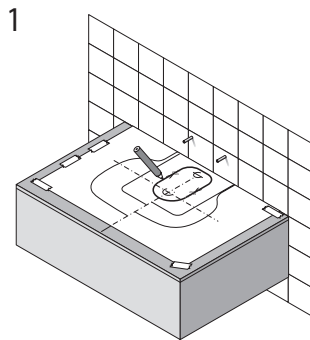

Laufen Ino Wall Basin with Shelf Left Hand Bowl with Fixing Bolts & Overflow No Taphole 900mm White

INSTALLATION INSTRUCTIONS - COUNTER BASIN:

8.1630.0/.2

Einbauwaschtisch von oben
Basin á inserer
Lavabo per installazione sopra il piano del mobile
Drop-in basin
Lavabo de encimera
Opbouwwashtafel
Zápustné umyvadlo
Įleidžiamas praustuvas
Umywalka blatowa
Felülről beépíthető mosdó
Встраиваемая раковина
Умивалник за вграждане

8.9630.0/.2

Schablone
Gabarit
Sagoma
Template
Plantilla
Sjabloon
Šablona
Šablonas
Szablon
Sablón
Лекало
Шаблон

CLEANING RECOMMENDATIONS:

We recommend the use of soapy water or approved cleaners. This product should not be cleaned with abrasive materials. Damage caused by any improper treatment is not covered by the product warranty. Refer to Warranty Conditions