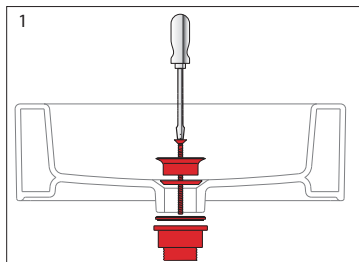

Laufen Ino Wall Basin with Shelf Left Hand Bowl with Fixing Bolts & Overflow No Taphole 900mm White

INSTALLATION INSTRUCTIONS - WALL BASIN:

Washbasins / Open valve / click clack valve

EN Guarantee/Liability only when assembled by a licensed plumber in accordance with the instructions and local regulations.

Open Valve

Click Clack Valve

Push to Close
Push to Open

Plumbers, please ensure a copy of the Installation Instructions are left with the end user for future reference

Laufen Ino Wall Basin with Shelf Left Hand Bowl with Fixing Bolts & Overflow No Taphole 900mm White

INSTALLATION INSTRUCTIONS - COUNTER BASIN:

8.1630.0/.2

Einbauwaschtisch von oben
Basin á inserer
Lavabo per installazione sopra il piano del mobile
Drop-in basin
Lavabo de encimera
Opbouwwashtafel
Zápustné umyvadlo
Įleidžiamas praustuvas
Umywalka blatowa
Felülről beépíthető mosdó
Встраиваемая раковина
Умивалник за вграждане