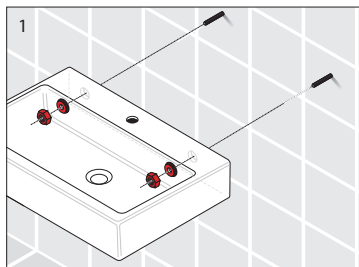

Laufen Ino Wall Basin with Shelf Left Hand Bowl with Fixing Bolts & Overflow No Taphole 900mm White

INSTALLATION INSTRUCTIONS - WALL BASIN:

Washbasins / Open valve / click clack valve

EN Guarantee/Liability only when assembled by a licensed plumber in accordance with the instructions and local regulations.

Open Valve

Click Clack Valve

Push to Close
Push to Open

Plumbers, please ensure a copy of the Installation Instructions are left with the end user for future reference

Laufen Ino Wall Basin with Shelf Left Hand Bowl with Fixing Bolts & Overflow No Taphole 900mm White

INSTALLATION INSTRUCTIONS - COUNTER BASIN:

8.1630.0/.2

Einbauwaschtisch von oben
Basin á inserer
Lavabo per installazione sopra il piano del mobile
Drop-in basin
Lavabo de encimera
Opbouwwashtafel
Zápustné umyvadlo
Įleidžiamas praustuvas
Umywalka blatowa
Felülről beépíthető mosdó
Встраиваемая раковина
Умивалник за вграждане