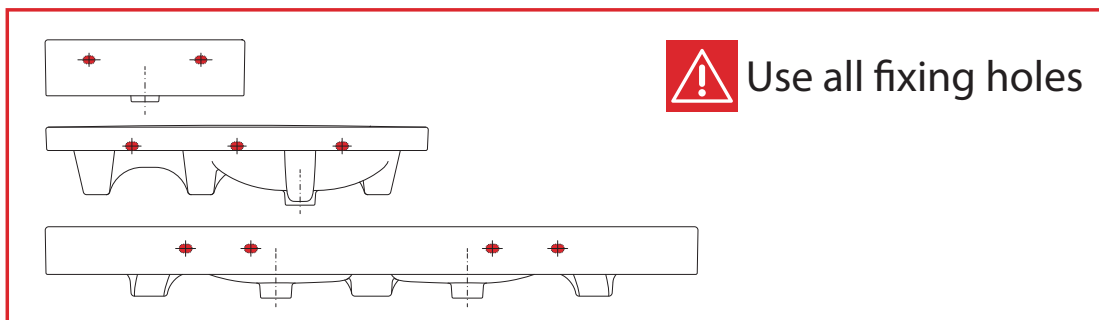

Laufen Ino Wall Basin with Shelf Left Hand Bowl with Fixing Bolts & Overflow No Taphole 900mm White

INSTALLATION INSTRUCTIONS - WALL BASIN:

Washbasins / Open valve / click clack valve

EN Guarantee/Liability only when assembled by a licensed plumber in accordance with the instructions and local regulations.

Open Valve

Click Clack Valve

Push to Close
Push to Open

Plumbers, please ensure a copy of the Installation Instructions are left with the end user for future reference

Laufen Ino Wall Basin with Shelf Left Hand Bowl with Fixing Bolts & Overflow No Taphole 900mm White