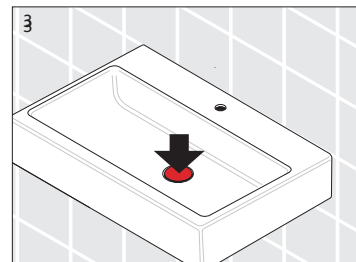

Laufen Ino Wall Basin with Shelf Left Hand Bowl with Fixing Bolts & Overflow No Taphole 900mm White

INSTALLATION INSTRUCTIONS - WALL BASIN:

Washbasins / Open valve / click clack valve

EN Guarantee/Liability only when assembled by a licensed plumber in accordance with the instructions and local regulations.

Open Valve

Click Clack Valve

Push to Close
Push to Open

Plumbers, please ensure a copy of the Installation Instructions are left with the end user for future reference

Laufen Ino Wall Basin with Shelf Left Hand Bowl with Fixing Bolts & Overflow No Taphole 900mm White