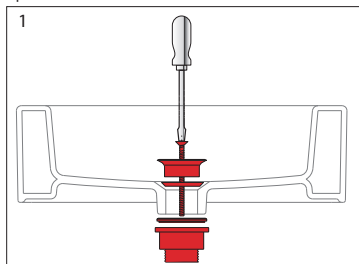

Laufen Ino Wall Basin with Shelf Left Hand Bowl with Fixing Bolts & Overflow No Taphole 900mm White

INSTALLATION INSTRUCTIONS - WALL BASIN:

Washbasins / Open valve / click clack valve

EN Guarantee/Liability only when assembled by a licensed plumber in accordance with the instructions and local regulations.

Open Valve

Click Clack Valve

Push to Close
Push to Open

Plumbers, please ensure a copy of the Installation Instructions are left with the end user for future reference

Laufen Ino Wall Basin with Shelf Left Hand Bowl with Fixing Bolts & Overflow No Taphole 900mm White

INSTALLATION INSTRUCTIONS - COUNTER BASIN:

8.1630.0/.2

Einbauwaschtisch von oben
Basin á inserer
Lavabo per installazione sopra il piano del mobile
Drop-in basin
Lavabo de encimera
Opbouwwashtafel
Zápustné umyvadlo
Įleidžiamas praustuvas
Umywalka blatowa
Felülről beépíthető mosdó
Встраиваемая раковина
Умивалник за вграждане