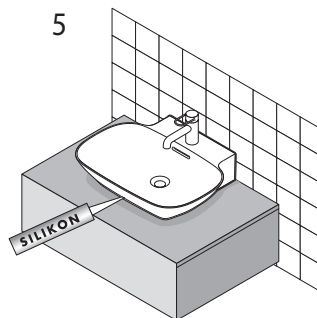

Laufen Ino Wall Basin with Shelf Left Hand Bowl with Fixing Bolts & Overflow No Taphole 900mm White

INSTALLATION INSTRUCTIONS - COUNTER BASIN:

8.1630.0/.2

Einbauwaschtisch von oben
Basin á inserer
Lavabo per installazione sopra il piano del mobile
Drop-in basin
Lavabo de encimera
Opbouwwashtafel
Zápustné umyvadlo
Įleidžiamas praustuvas
Umywalka blatowa
Felülről beépíthető mosdó
Встраиваемая раковина
Умивалник за вграждане

8.9630.0/.2

Schablone
Gabarit
Sagoma
Template
Plantilla
Sjabloon
Šablona
Šablonas
Szablon
Sablón
Лекало
Шаблон

CLEANING RECOMMENDATIONS:

We recommend the use of soapy water or approved cleaners. This product should not be cleaned with abrasive materials. Damage caused by any improper treatment is not covered by the product warranty. Refer to Warranty Conditions