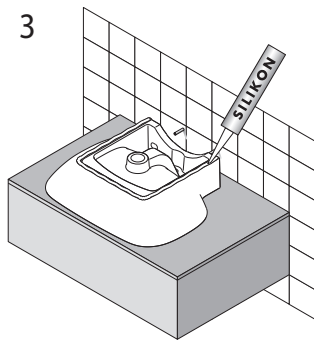

Laufen Ino Wall Basin with Shelf Left Hand Bowl with Fixing Bolts & Overflow No Taphole 900mm White

INSTALLATION INSTRUCTIONS - COUNTER BASIN:

8.1630.0/.2

Einbauwaschtisch von oben
Basin á inserer
Lavabo per installazione sopra il piano del mobile
Drop-in basin
Lavabo de encimera
Opbouwwashtafel
Zápustné umyvadlo
Įleidžiamas praustuvas
Umywalka blatowa
Felülről beépíthető mosdó
Встраиваемая раковина
Умивалник за вграждане

8.9630.0/.2

Schablone
Gabarit
Sagoma
Template
Plantilla
Sjabloon
Šablona
Šablonas
Szablon
Sablón
Лекало
Шаблон

CLEANING RECOMMENDATIONS:

We recommend the use of soapy water or approved cleaners. This product should not be cleaned with abrasive materials. Damage caused by any improper treatment is not covered by the product warranty. Refer to Warranty Conditions