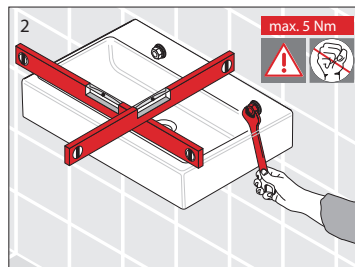

Laufen Ino Wall Basin with Shelf Left Hand Bowl with Fixing Bolts & Overflow No Taphole 900mm White

INSTALLATION INSTRUCTIONS - WALL BASIN:

Washbasins / Open valve / click clack valve

EN Guarantee/Liability only when assembled by a licensed plumber in accordance with the instructions and local regulations.

Open Valve

Click Clack Valve

Push to Close
Push to Open

Plumbers, please ensure a copy of the Installation Instructions are left with the end user for future reference

Laufen Ino Wall Basin with Shelf Left Hand Bowl with Fixing Bolts & Overflow No Taphole 900mm White

INSTALLATION INSTRUCTIONS - COUNTER BASIN:

8.1630.0/.2

Einbauwaschtisch von oben
Basin á inserer
Lavabo per installazione sopra il piano del mobile
Drop-in basin
Lavabo de encimera
Opbouwwashtafel
Zápustné umyvadlo
Įleidžiamas praustuvas
Umywalka blatowa
Felülről beépíthető mosdó
Встраиваемая раковина
Умивалник за вграждане