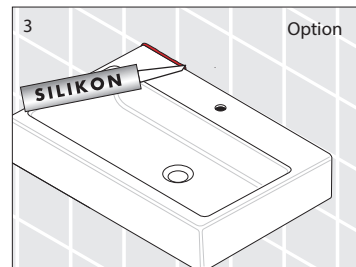

Laufen Ino Wall Basin with Shelf Left Hand Bowl with Fixing Bolts & Overflow No Taphole 900mm White

INSTALLATION INSTRUCTIONS - WALL BASIN:

Washbasins / Open valve / click clack valve

EN Guarantee/Liability only when assembled by a licensed plumber in accordance with the instructions and local regulations.

Open Valve

Click Clack Valve

Push to Close
Push to Open

Plumbers, please ensure a copy of the Installation Instructions are left with the end user for future reference

Laufen Ino Wall Basin with Shelf Left Hand Bowl with Fixing Bolts & Overflow No Taphole 900mm White

INSTALLATION INSTRUCTIONS - COUNTER BASIN:

8.1630.0/.2

Einbauwaschtisch von oben
Basin á inserer
Lavabo per installazione sopra il piano del mobile
Drop-in basin
Lavabo de encimera
Opbouwwashtafel
Zápustné umyvadlo
Įleidžiamas praustuvas
Umywalka blatowa
Felülről beépíthető mosdó
Встраиваемая раковина
Умивалник за вграждане