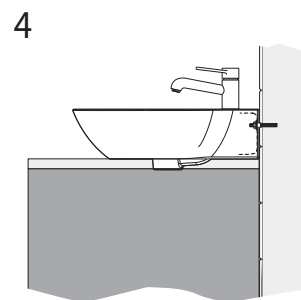

Laufen Ino Wall Basin with Shelf Left Hand Bowl with Fixing Bolts & Overflow No Taphole 900mm White

INSTALLATION INSTRUCTIONS - COUNTER BASIN:

8.1630.0/.2

Einbauwaschtisch von oben
Basin á inserer
Lavabo per installazione sopra il piano del mobile
Drop-in basin
Lavabo de encimera
Opbouwwashtafel
Zápustné umyvadlo
Įleidžiamas praustuvas
Umywalka blatowa
Felülről beépíthető mosdó
Встраиваемая раковина
Умивалник за вграждане

8.9630.0/.2

Schablone
Gabarit
Sagoma
Template
Plantilla
Sjabloon
Šablona
Šablonas
Szablon
Sablón
Лекало
Шаблон

CLEANING RECOMMENDATIONS:

We recommend the use of soapy water or approved cleaners. This product should not be cleaned with abrasive materials. Damage caused by any improper treatment is not covered by the product warranty. Refer to Warranty Conditions