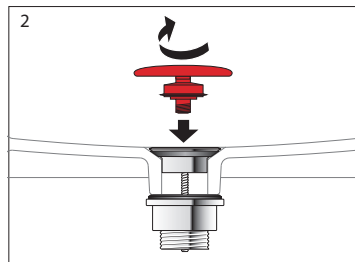

Laufen Ino Wall Basin with Shelf Left Hand Bowl with Fixing Bolts & Overflow No Taphole 900mm White

INSTALLATION INSTRUCTIONS - WALL BASIN:

Washbasins / Open valve / click clack valve

EN Guarantee/Liability only when assembled by a licensed plumber in accordance with the instructions and local regulations.

Open Valve

Click Clack Valve

Push to Close
Push to Open

Plumbers, please ensure a copy of the Installation Instructions are left with the end user for future reference

Laufen Ino Wall Basin with Shelf Left Hand Bowl with Fixing Bolts & Overflow No Taphole 900mm White

INSTALLATION INSTRUCTIONS - COUNTER BASIN:

8.1630.0/.2

Einbauwaschtisch von oben
Basin á inserer
Lavabo per installazione sopra il piano del mobile
Drop-in basin
Lavabo de encimera
Opbouwwashtafel
Zápustné umyvadlo
Įleidžiamas praustuvas
Umywalka blatowa
Felülről beépíthető mosdó
Встраиваемая раковина
Умивалник за вграждане