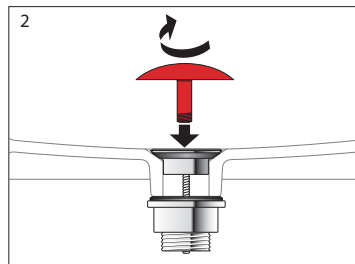

Laufen Ino Wall Basin with Shelf Left Hand Bowl with Fixing Bolts & Overflow No Taphole 900mm White

INSTALLATION INSTRUCTIONS - WALL BASIN:

Washbasins / Open valve / click clack valve

EN Guarantee/Liability only when assembled by a licensed plumber in accordance with the instructions and local regulations.

Open Valve

Click Clack Valve

Push to Close
Push to Open

Plumbers, please ensure a copy of the Installation Instructions are left with the end user for future reference

Laufen Ino Wall Basin with Shelf Left Hand Bowl with Fixing Bolts & Overflow No Taphole 900mm White