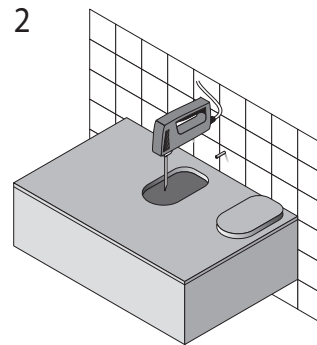

Laufen Ino Wall Basin with Shelf Left Hand Bowl with Fixing Bolts & Overflow No Taphole 900mm White

INSTALLATION INSTRUCTIONS - COUNTER BASIN:

8.1630.0/.2

Einbauwaschtisch von oben
Basin á inserer
Lavabo per installazione sopra il piano del mobile
Drop-in basin
Lavabo de encimera
Opbouwwashtafel
Zápustné umyvadlo
Įleidžiamas praustuvas
Umywalka blatowa
Felülről beépíthető mosdó
Встраиваемая раковина
Умивалник за вграждане

8.9630.0/.2

Schablone
Gabarit
Sagoma
Template
Plantilla
Sjabloon
Šablona
Šablonas
Szablon
Sablón
Лекало
Шаблон

CLEANING RECOMMENDATIONS:

We recommend the use of soapy water or approved cleaners. This product should not be cleaned with abrasive materials. Damage caused by any improper treatment is not covered by the product warranty. Refer to Warranty Conditions