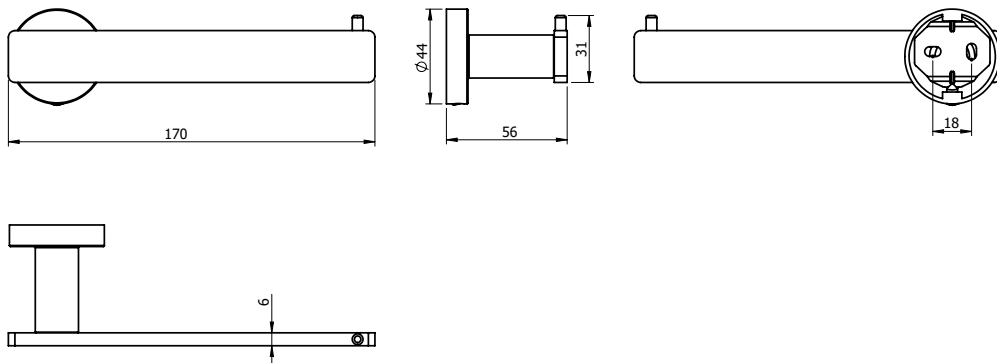

Milli Marle Edit Straight Toilet Roll Holder Brushed Gold

9510630

SPECIFICATIONS

Recommended Use	Domestic, Hotel & Commercial
Colour	Brushed Gold
Material	Aluminium

WARRANTY

Replacement Only - Domestic Use 15 Years

Please refer to Warranty Page for full Terms and Conditions

Dimensions are nominal measurements only.

CLEANING RECOMMENDATIONS:

We recommend the use of soapy water or approved cleaners. This product should not be cleaned with abrasive materials. Damage caused by any improper treatment is not covered by the product warranty. Refer to Warranty Conditions

Disclaimer: Products in this specification manual must by regulation be installed by licensed and registered trade people. The manufacturer/distributor reserves the right to vary specifications or delete models from their range without prior notification. Dimensions are nominal measurements only. Dimensions and set-outs listed are correct at time of publication however the manufacturer/distributor takes no responsibility for printing errors.

Published 25/03/2022

To see the complete Milli range go to www.reece.com.au