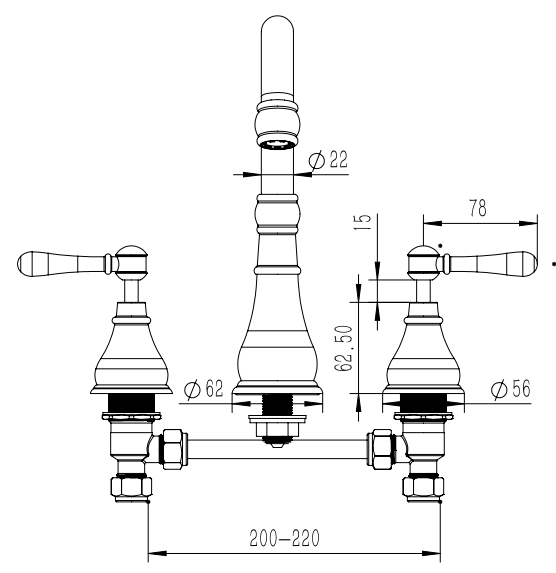

Milli Voir Basin Set Lever Handle Brushed Gunmetal (5 Star)

2265514

SPECIFICATIONS

Recommended Use	Domestic, hotel and commercial
Colour	Gunmetal
Material	DR Brass
Recommended Pressure Range	150 - 500 kPa
Max Continuous Working Pressure	500 kPa
Max Continuous Working Temperature	80 deg C
Suitable for Storage Tank Hot Water	Yes
Suitable for Continuous Flow Hot Water	Yes
Suitable for Gravity Feed Hot Water	No

WARRANTY

Warranty - Domestic Use	15 Years
Spare Parts & Labour	12 Months

Please refer to Warranty Page for full Terms and Conditions