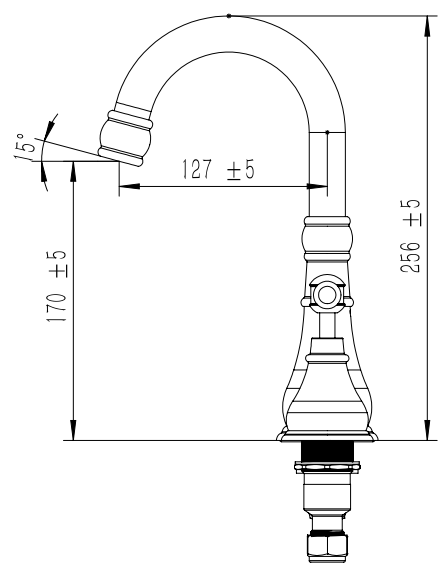

Milli Voir Basin Set Lever Handle Brushed Gunmetal (5 Star)

2265514

SPECIFICATIONS

Recommended Use	Domestic, hotel and commercial
Colour	Gunmetal
Material	DR Brass
Recommended Pressure Range	150 - 500 kPa
Max Continuous Working Pressure	500 kPa
Max Continuous Working Temperature	80 deg C
Suitable for Storage Tank Hot Water	Yes
Suitable for Continuous Flow Hot Water	Yes
Suitable for Gravity Feed Hot Water	No

WARRANTY

Warranty - Domestic Use	15 Years
Spare Parts & Labour	12 Months

Please refer to Warranty Page for full Terms and Conditions