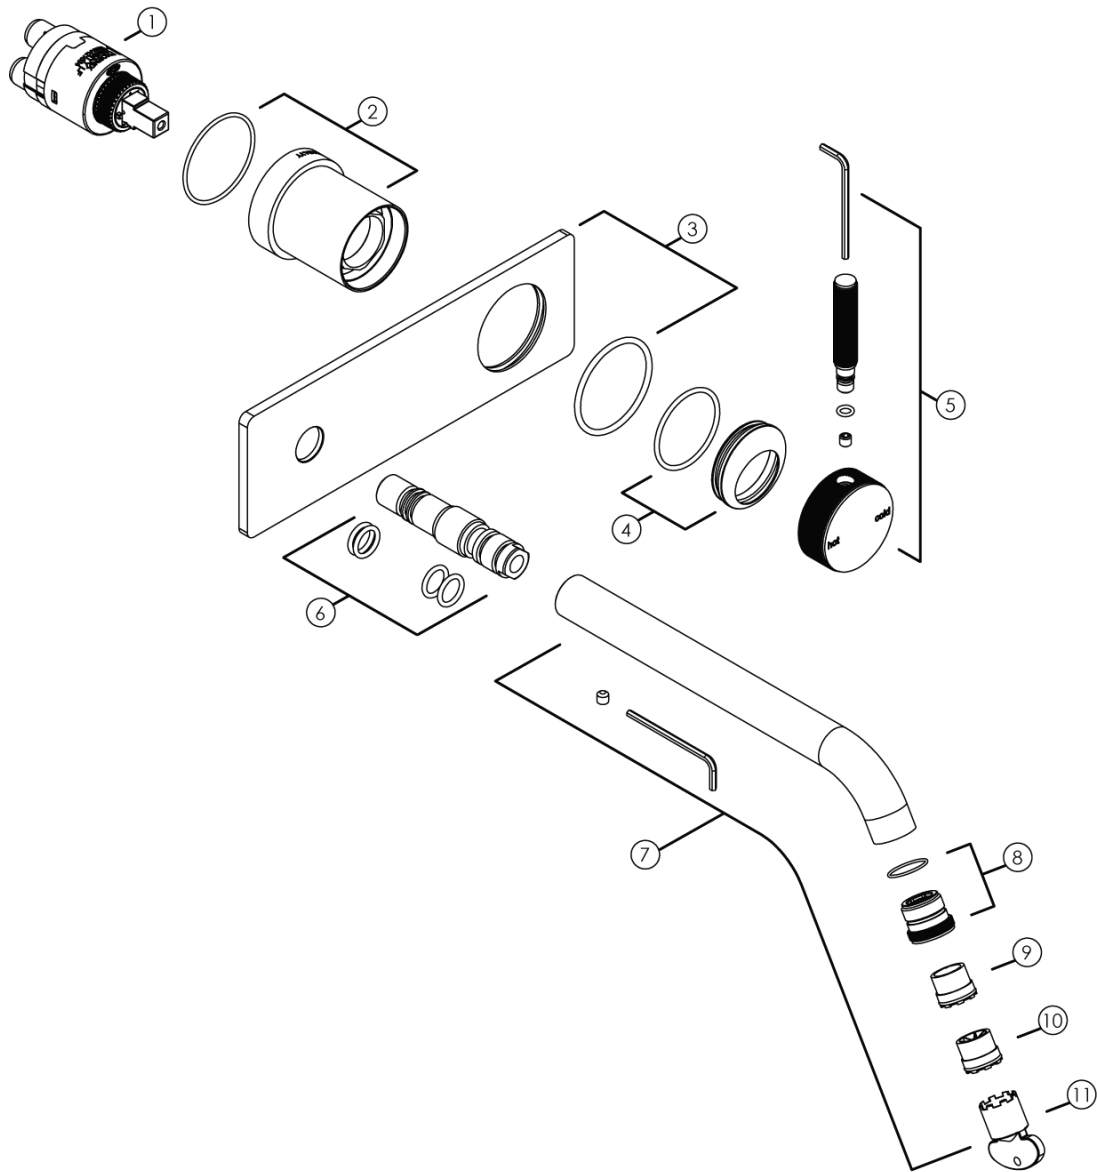

**Milli Etch Wall Basin/Bath Mixer Tap Set Square Backplate Brushed Nickel  
(6 Star)  
21758**

No.	Description	Code
1	SwitchMix Wall Cartridge UP	29755
2	Milli Etch Wall/Shower Mixer Sleeve Assy	30009
3	Mill Etch Wall Mixer Set Backplate Assy	29791
4	Milli Etch Wall/Shower Mixer Dome Assy	29979
5	Milli Etch Wall/Shower Mixer Handle	29767
6	Mill Etch Wall Mixer Set Spigot SM Assy	30115
7	Milli Etch Basin/Bath Wall Set Outlet Assy	29894
8	Milli Etch Basin/Bath Wall Retainer 19mm Assy	29888
9	Neoperl Cache TT Coin Slot	44.3251.45000
10	CACHE TT FLOW STRAIGHTENER (SCREW IN)	01.5175.000
11	Neoperl Cache TT Aerator Key 16mm	09.9170.0