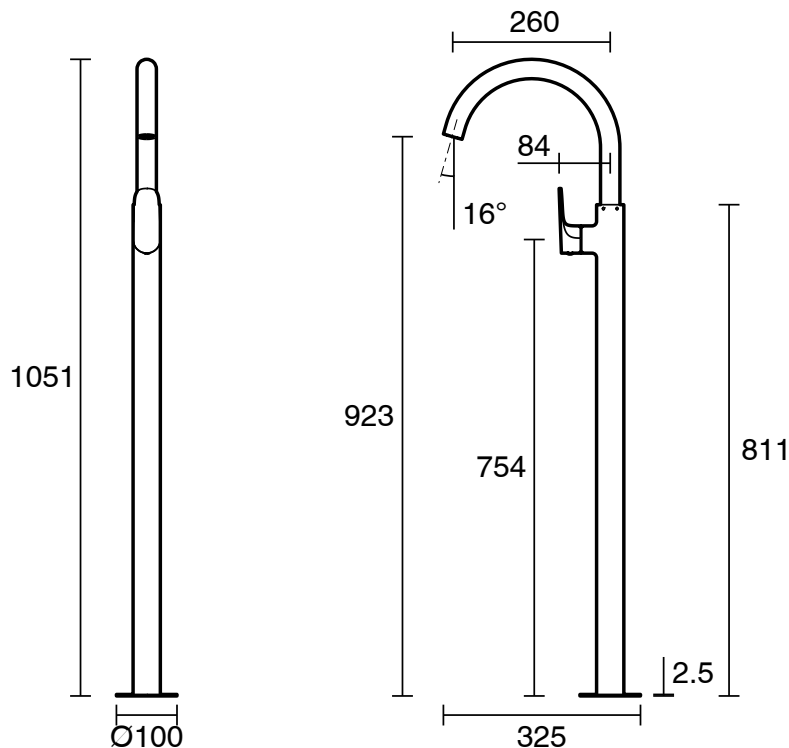

mizu

Mizu Silk Floor Mount Bath Mixer Trimset Only Matte Black

2217971

SPECIFICATIONS

Recommended Use	Domestic, Hotel & Commercial
Colour	Matte Black
Material	DR Brass
Recommended Pressure Range	150 - 800 kPa
Maximum Continuous Working Temperature	70 deg C
Suitable for Storage Tank Hot Water	Yes
Suitable for Continuous Flow Hot Water	Yes
Suitable for Gravity Feed Hot Water	No

WARRANTY

Warranty - Domestic Use	10 Years
Spare Parts & Labour	12 Months

Please refer to Warranty Page for full Terms and Conditions

Dimensions are nominal measurements only.

CLEANING RECOMMENDATIONS:

We recommend the use of soapy water or approved cleaners. This product should not be cleaned with abrasive materials. Damage caused by any improper treatment is not covered by the product warranty. Refer to Warranty Conditions

Disclaimer: Products in this specification manual must by regulation be installed by licensed and registered trade people. The manufacturer/distributor reserves the right to vary specifications or delete models from their range without prior notification. Dimensions are nominal measurements only. Dimensions and set-outs listed are correct at time of publication however the manufacturer/distributor takes no responsibility for printing errors.

Published 12/10/2023

To see the complete Mizu range go to www.reece.com.au