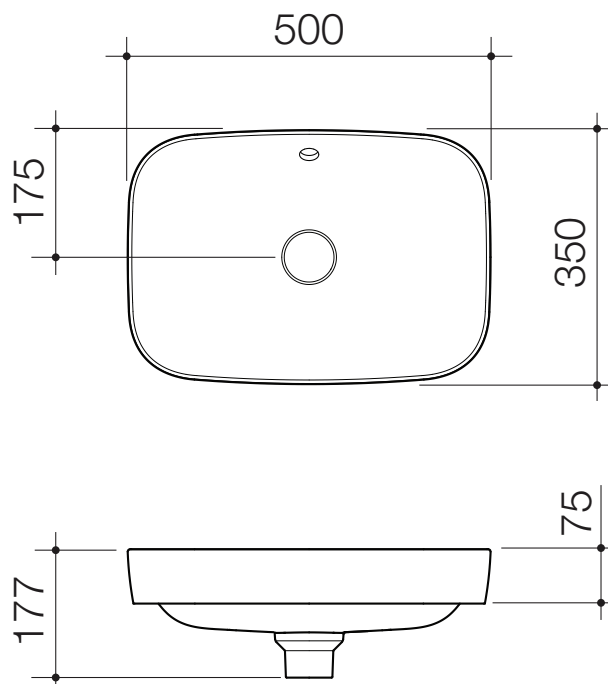

## Forma II Inset Vanity Basin (no tap landing)

35115

SPECIFICATIONS	
Recommended Use	Domestic & Commercial
Material	Ceramic
Basin Colour	Matte White
Bowl Capacity (L)	4.4L
Weight (kg)	8.85 kg
Taphole Configuration	0 tapholes
Overflow Included	Yes
Plug & Waste Included	Yes
WARRANTY	
Warranty - Domestic Use (Years)	20 years
Spare Parts & Labour (Years)	1 year
<i>Please refer to Warranty Page for full Terms and Conditions</i>	

Dimensions are nominal measurements only.