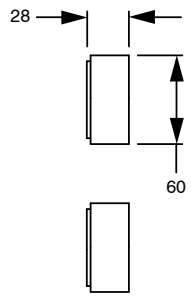

SUSSEX

Sussex Pure Wall Bath Hostess System 250mm Right Hand with Cirque Textured Handles PVD Brushed Gunmetal 9511731

SPECIFICATIONS

Recommended Use	Residential;Commercial
Colour Finish	Brushed Smoke Gunmetal
Primary Material	DR Brass
Recommended Pressure Range	150 - 500 kPa as per AS3500
Max Continuous Working Temperature (deg C)	65
Min Continuous Working Temperature (deg C)	1

WARRANTY

Residential Use (Years)	40
Commercial Use (Years)	10

Please refer to Sussex Warranty page for full Terms and Conditions