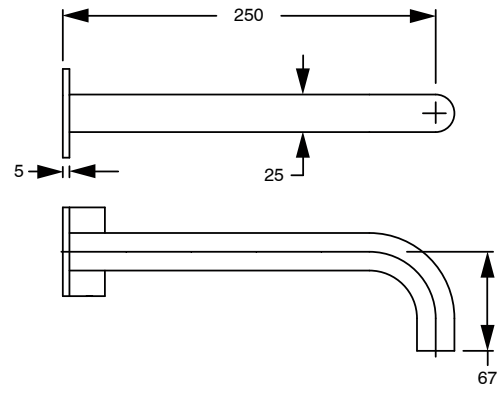

SUSSEX

Sussex Pure Wall Bath Hostess System 250mm Right Hand with Cirque Textured Handles PVD Brushed Gunmetal 9511731

SPECIFICATIONS

Recommended Use	Residential;Commercial
Colour Finish	Brushed Smoke Gunmetal
Primary Material	DR Brass
Recommended Pressure Range	150 - 500 kPa as per AS3500
Max Continuous Working Temperature (deg C)	65
Min Continuous Working Temperature (deg C)	1

WARRANTY

Residential Use (Years)	40
Commercial Use (Years)	10

Please refer to Sussex Warranty page for full Terms and Conditions

Dimensions are nominal measurements only.

CLEANING RECOMMENDATIONS:

We recommend the use of soapy water or approved cleaners. This product should not be cleaned with abrasive materials. Damage caused by any improper treatment is not covered by the product warranty. Refer to Warranty Conditions

Disclaimer: Products in this specification manual must by regulation be installed by licensed and registered trade people. The manufacturer/distributor reserves the right to vary specifications or delete models from their range without prior notification. Dimensions are nominal measurements only. Dimensions and set-outs listed are correct at time of publication however the manufacturer/distributor takes no responsibility for printing errors.

Published 30/03/2026

To see the complete Sussex range go to www.reece.com.au