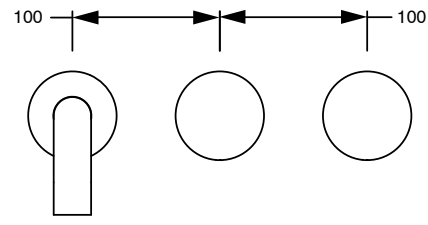

SUSSEX

Sussex Pure Wall Bath Hostess System 250mm Right Hand with Cirque Textured Handles PVD Brushed Gunmetal 9511731

SPECIFICATIONS

Recommended Use	Residential;Commercial
Colour Finish	Brushed Smoke Gunmetal
Primary Material	DR Brass
Recommended Pressure Range	150 - 500 kPa as per AS3500
Max Continuous Working Temperature (deg C)	65
Min Continuous Working Temperature (deg C)	1

WARRANTY

Residential Use (Years)	40
Commercial Use (Years)	10

Please refer to Sussex Warranty page for full Terms and Conditions

Dimensions are nominal measurements only.

CLEANING RECOMMENDATIONS:

We recommend the use of soapy water or approved cleaners. This product should not be cleaned with abrasive materials. Damage caused by any improper treatment is not covered by the product warranty. Refer to Warranty Conditions

Disclaimer: Products in this specification manual must by regulation be installed by licensed and registered trade people. The manufacturer/distributor reserves the right to vary specifications or delete models from their range without prior notification. Dimensions are nominal measurements only. Dimensions and set-outs listed are correct at time of publication however the manufacturer/distributor takes no responsibility for printing errors.

Published 30/03/2026

To see the complete Sussex range go to www.reece.com.au