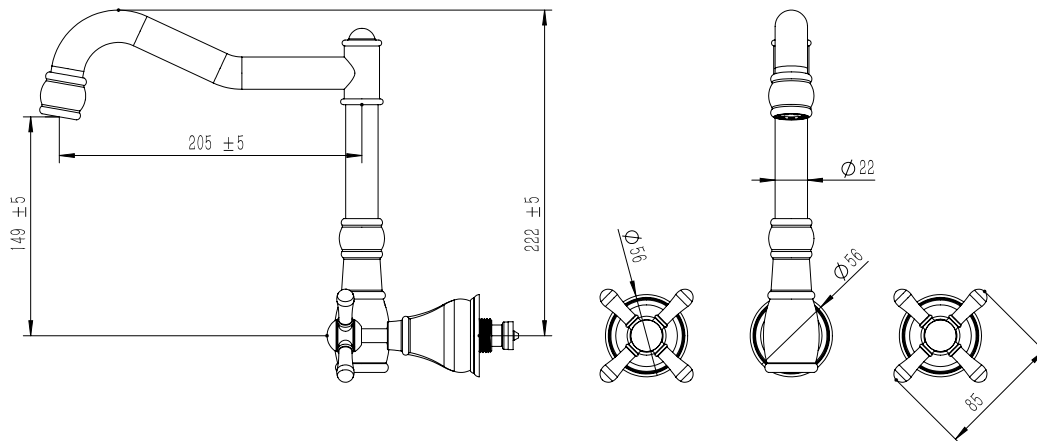

Milli Voir Wall Kitchen Set Cross Handle Brushed Nickel (4 Star)

2265492

SPECIFICATIONS

Recommended Use	Domestic, hotel and commercial
Colour	Brushed Nickel
Material	DR Brass
Recommended Pressure Range	150 - 500 kPa
Max Continuous Working Pressure	500 kPa
Max Continuous Working Temperature	80 deg C
Suitable for Storage Tank Hot Water	Yes
Suitable for Continuous Flow Hot Water	Yes
Suitable for Gravity Feed Hot Water	No

WARRANTY

Warranty - Domestic Use	15 Years
Spare Parts & Labour	12 Months

Please refer to Warranty Page for full Terms and Conditions

Dimensions are nominal measurements only.

CLEANING RECOMMENDATIONS:

We recommend the use of soapy water or approved cleaners. This product should not be cleaned with abrasive materials. Damage caused by any improper treatment is not covered by the product warranty. Refer to Warranty Conditions

Disclaimer: Products in this specification manual must by regulation be installed by licensed and registered trade people. The manufacturer/distributor reserves the right to vary specifications or delete models from their range without prior notification. Dimensions are nominal measurements only. Dimensions and set-outs listed are correct at time of publication however the manufacturer/distributor takes no responsibility for printing errors.

Published 01/06/2020

To see the complete Milli range go to www.reece.com.au