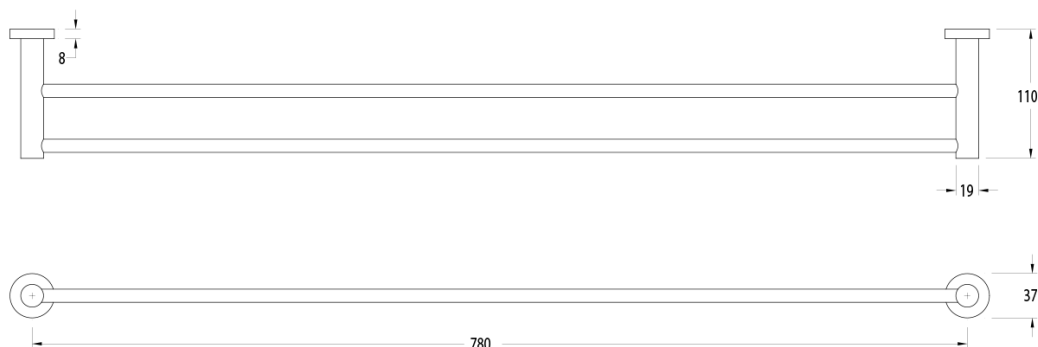

SUSSEX

Sussex Pure Double Towel Rail 780mm PVD Brushed Nickel

9511597

SPECIFICATIONS

Recommended Use	Residential;Commercial
Colour Finish	Brushed Nickel
Primary Material	DR Brass

WARRANTY

Residential Use (Years)	40
Commercial Use (Years)	10

Please refer to Sussex Warranty page for full Terms and Conditions

Dimensions are nominal measurements only.

CLEANING RECOMMENDATIONS:

We recommend the use of soapy water or approved cleaners. This product should not be cleaned with abrasive materials. Damage caused by any improper treatment is not covered by the product warranty. Refer to Warranty Conditions

Disclaimer: Products in this specification manual must by regulation be installed by licensed and registered trade people. The manufacturer/distributor reserves the right to vary specifications or delete models from their range without prior notification. Dimensions are nominal measurements only. Dimensions and set-outs listed are correct at time of publication however the manufacturer/distributor takes no responsibility for printing errors.

Published 01/04/2026

To see the complete Sussex range go to www.reece.com.au