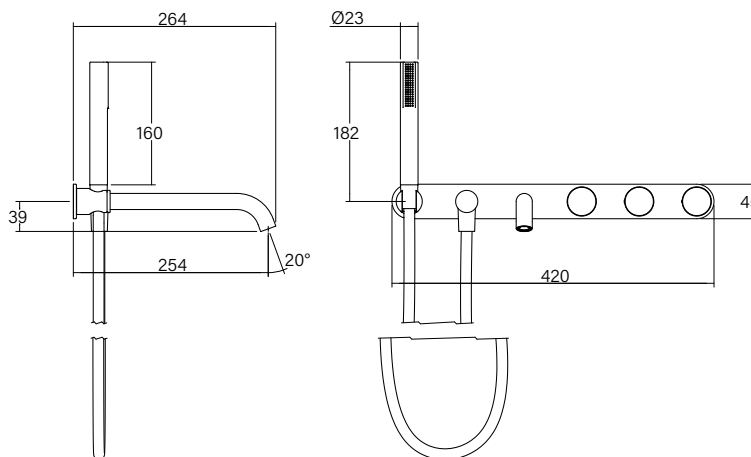

Faucet Strommen Vara Disc Wall Bath Tap Set with Hand Shower Kit Chrome (3 Star) Lead Free

40111

SPECIFICATIONS

Recommended Use	Domestic; Commercial; Hotel
Colour Finish	Chrome
Primary Material	DR Brass
Recommended Pressure Range	300 - 500 kPa
Max Continuous Working Temperature (deg C)	65
Min Continuous Working Temperature (deg C)	5
Hot Water Unit Suitability	Storage Tank, Continuous Flow

WARRANTY

Warranty - Domestic Use (Years)	40
Spare Parts & Labour (Years)	10

Please refer to Warranty Page for full Terms and Conditions

Dimensions are nominal measurements only.

CLEANING RECOMMENDATIONS:

We recommend the use of soapy water or approved cleaners. This product should not be cleaned with abrasive materials. Damage caused by any improper treatment is not covered by the product warranty. Refer to Warranty Conditions

Disclaimer: Products in this specification manual must by regulation be installed by licensed and registered trade people. The manufacturer/distributor reserves the right to vary specifications or delete models from their range without prior notification. Dimensions are nominal measurements only. Dimensions and set-outs listed are correct at time of publication however the manufacturer/distributor takes no responsibility for printing errors.

Published 11/02/2026

To see the complete Faucet Strommen Vara range go to www.reece.com.au