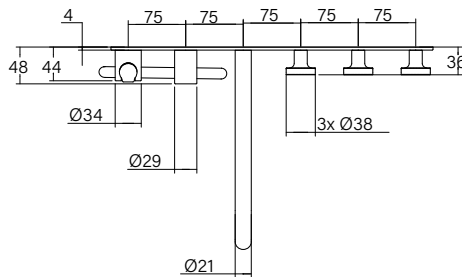

Faucet Strommen Vara Disc Wall Bath Tap Set with Hand Shower Kit Chrome (3 Star) Lead Free

40111

SPECIFICATIONS

Recommended Use	Domestic; Commercial; Hotel
Colour Finish	Chrome
Primary Material	DR Brass
Recommended Pressure Range	300 - 500 kPa
Max Continuous Working Temperature (deg C)	65
Min Continuous Working Temperature (deg C)	5
Hot Water Unit Suitability	Storage Tank, Continuous Flow

WARRANTY

Warranty - Domestic Use (Years)	40
Spare Parts & Labour (Years)	10

Please refer to Warranty Page for full Terms and Conditions

Dimensions are nominal measurements only.

CLEANING RECOMMENDATIONS:

We recommend the use of soapy water or approved cleaners. This product should not be cleaned with abrasive materials. Damage caused by any improper treatment is not covered by the product warranty. Refer to Warranty Conditions

Disclaimer: Products in this specification manual must by regulation be installed by licensed and registered trade people. The manufacturer/distributor reserves the right to vary specifications or delete models from their range without prior notification. Dimensions are nominal measurements only. Dimensions and set-outs listed are correct at time of publication however the manufacturer/distributor takes no responsibility for printing errors.

Published 11/02/2026

To see the complete Faucet Strommen Vara range go to www.reece.com.au