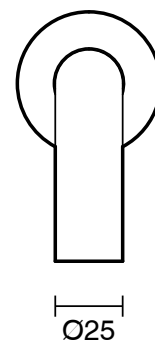

SUSSEX

Sussex Scala 25mm Wall Outlet Curved 200mm Brushed Gunmetal (6 Star)

2263180

SPECIFICATIONS

Recommended Use	Residential;Commercial
Colour Finish	Brushed Gunmetal
Primary Material	DR Brass
Recommended Pressure Range	150 - 500 kPa as per AS3500
Max Continuous Working Temperature (deg C)	65
Min Continuous Working Temperature (deg C)	1

WARRANTY

Residential Use (Years)	40
Commercial Use (Years)	10

Please refer to Sussex Warranty page for full Terms and Conditions