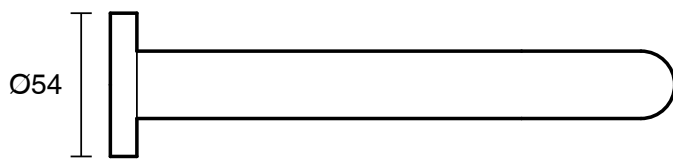

SUSSEX

Sussex Scala 25mm Wall Outlet Curved 200mm Brushed Gunmetal (6 Star)

2263180

SPECIFICATIONS

Recommended Use	Residential;Commercial
Colour Finish	Brushed Gunmetal
Primary Material	DR Brass
Recommended Pressure Range	150 - 500 kPa as per AS3500
Max Continuous Working Temperature (deg C)	65
Min Continuous Working Temperature (deg C)	1

WARRANTY

Residential Use (Years)	40
Commercial Use (Years)	10

Please refer to Sussex Warranty page for full Terms and Conditions

Dimensions are nominal measurements only.

CLEANING RECOMMENDATIONS:

We recommend the use of soapy water or approved cleaners. This product should not be cleaned with abrasive materials. Damage caused by any improper treatment is not covered by the product warranty. Refer to Warranty Conditions

Disclaimer: Products in this specification manual must by regulation be installed by licensed and registered trade people. The manufacturer/distributor reserves the right to vary specifications or delete models from their range without prior notification. Dimensions are nominal measurements only. Dimensions and set-outs listed are correct at time of publication however the manufacturer/distributor takes no responsibility for printing errors.

Published 31/03/2026

To see the complete Sussex range go to www.reece.com.au