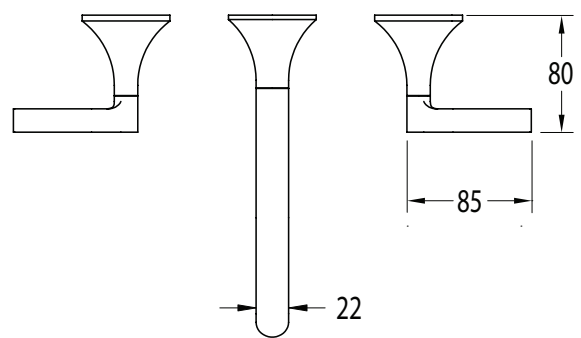

Milli Oria Wall Bath Set 215mm PVD Brushed Bronze

2265687

SPECIFICATIONS

Recommended Use	Domestic, Hotel & Commercial
Colour	Bronze
Finish	Brushed
Material	Brass
Recommended Pressure Range	250-500kPa
Maximum Continuous Working Temperature	65 deg C
Suitable for Storage Tank Hot Water	Yes
Suitable for Continuous Flow Hot Water	Yes
Suitable for Gravity Feed Hot Water	No

WARRANTY

Warranty - Domestic Use	15 Years
Spare Parts & Labour	12 Months

Please refer to Warranty Page for full Terms and Conditions

Dimensions are nominal measurements only.

CLEANING RECOMMENDATIONS:

We recommend the use of soapy water or approved cleaners. This product should not be cleaned with abrasive materials. Damage caused by any improper treatment is not covered by the product warranty. Refer to Warranty Conditions

Disclaimer: Products in this specification manual must by regulation be installed by licensed and registered trade people. The manufacturer/distributor reserves the right to vary specifications or delete models from their range without prior notification. Dimensions are nominal measurements only. Dimensions and set-outs listed are correct at time of publication however the manufacturer/distributor takes no responsibility for printing errors.

Published 02/07/2021

To see the complete Milli range go to www.reece.com.au