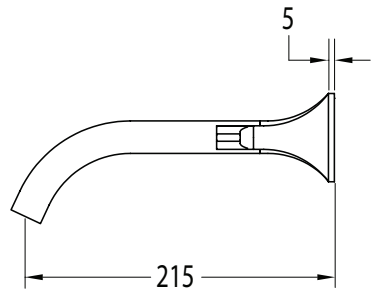

Dimensions are nominal measurements only.

CLEANING RECOMMENDATIONS:

We recommend the use of soapy water or approved cleaners. This product should not be cleaned with abrasive materials. Damage caused by any improper treatment is not covered by the product warranty. Refer to Warranty Conditions

Disclaimer: Products in this specification manual must by regulation be installed by licensed and registered trade people. The manufacturer/distributor reserves the right to vary specifications or delete models from their range without prior notification. Dimensions are nominal measurements only. Dimensions and set-outs listed are correct at time of publication however the manufacturer/distributor takes no responsibility for printing errors.

Published 02/07/2021

To see the complete Milli range go to www.reece.com.au