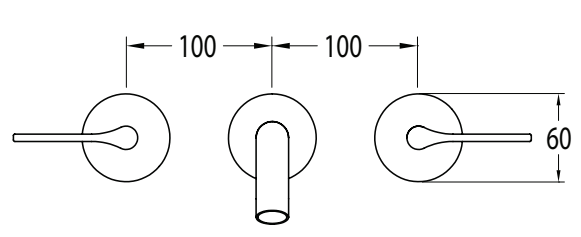

Milli Oria Wall Bath Set 215mm PVD Brushed Bronze

2265687

SPECIFICATIONS

Recommended Use	Domestic, Hotel & Commercial
Colour	Bronze
Finish	Brushed
Material	Brass
Recommended Pressure Range	250-500kPa
Maximum Continuous Working Temperature	65 deg C
Suitable for Storage Tank Hot Water	Yes
Suitable for Continuous Flow Hot Water	Yes
Suitable for Gravity Feed Hot Water	No

WARRANTY

Warranty - Domestic Use	15 Years
Spare Parts & Labour	12 Months

Please refer to Warranty Page for full Terms and Conditions

Dimensions are nominal measurements only.

CLEANING RECOMMENDATIONS:

We recommend the use of soapy water or approved cleaners. This product should not be cleaned with abrasive materials. Damage caused by any improper treatment is not covered by the product warranty. Refer to Warranty Conditions

Disclaimer: Products in this specification manual must by regulation be installed by licensed and registered trade people. The manufacturer/distributor reserves the right to vary specifications or delete models from their range without prior notification. Dimensions are nominal measurements only. Dimensions and set-outs listed are correct at time of publication however the manufacturer/distributor takes no responsibility for printing errors.

Published 02/07/2021

To see the complete Milli range go to www.reece.com.au