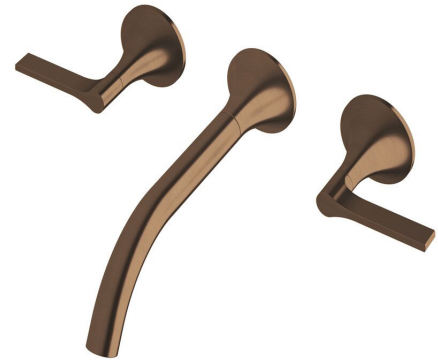

Milli Oria Wall Bath Set 215mm PVD Brushed Bronze

2265687

SPECIFICATIONS

Recommended Use	Domestic, Hotel & Commercial
Colour	Bronze
Finish	Brushed
Material	Brass
Recommended Pressure Range	250-500kPa
Maximum Continuous Working Temperature	65 deg C
Suitable for Storage Tank Hot Water	Yes
Suitable for Continuous Flow Hot Water	Yes
Suitable for Gravity Feed Hot Water	No

WARRANTY

Warranty - Domestic Use	15 Years
Spare Parts & Labour	12 Months

Please refer to Warranty Page for full Terms and Conditions

Dimensions are nominal measurements only.

CLEANING RECOMMENDATIONS:

We recommend the use of soapy water or approved cleaners. This product should not be cleaned with abrasive materials. Damage caused by any improper treatment is not covered by the product warranty. Refer to Warranty Conditions

Disclaimer: Products in this specification manual must by regulation be installed by licensed and registered trade people. The manufacturer/distributor reserves the right to vary specifications or delete models from their range without prior notification. Dimensions are nominal measurements only. Dimensions and set-outs listed are correct at time of publication however the manufacturer/distributor takes no responsibility for printing errors.

Published 02/07/2021

To see the complete Milli range go to www.reece.com.au