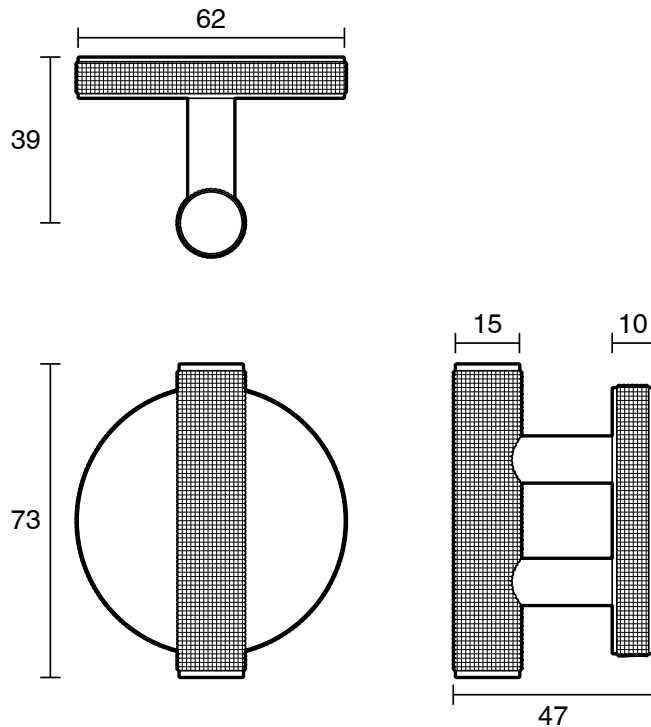

Milli Marq Edit Robe Hook Chrome

21894

SPECIFICATIONS	
Recommended Use	Domestic;Commercial;Hotel
Colour Finish	Chrome
Primary Material	Brass
WARRANTY	
Replacement Only - Domestic Use (Years)	15
Parts Replacement Only (Years)	1
<i>Please refer to Warranty Page for full Terms and Conditions</i>	

Disclaimer: Products in this specification manual must by regulation be installed by licensed and registered trade people. The manufacturer/distributor reserves the right to vary specifications or delete models from their range without prior notification. Dimensions are nominal measurements only. Dimensions and set-outs listed are correct at time of publication however the manufacturer/distributor takes no responsibility for printing errors.