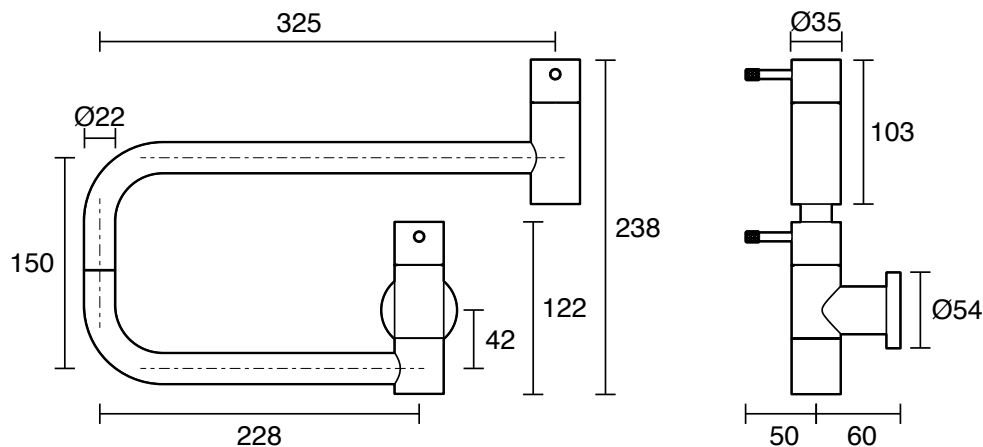

SUSSEX

Sussex Scala Nova Pot Filler PVD Brushed Gold Lead Free

43661

SPECIFICATIONS	
Recommended Use	Residential;Commercial
Colour Finish	Brushed Gold
Primary Material	Lead Free Brass
Recommended Pressure Range	150 - 500 kPa as per AS3500
Max Continuous Working Temperature (deg C)	65
Min Continuous Working Temperature (deg C)	1
WARRANTY	
Residential Use (Years)	40
Commercial Use (Years)	10
<i>Please refer to Sussex Warranty page for full Terms and Conditions</i>	

Disclaimer: Products in this specification manual must by regulation be installed by licensed and registered trade people. The manufacturer/distributor reserves the right to vary specifications or delete models from their range without prior notification. Dimensions are nominal measurements only. Dimensions and set-outs listed are correct at time of publication however the manufacturer/distributor takes no responsibility for printing errors.