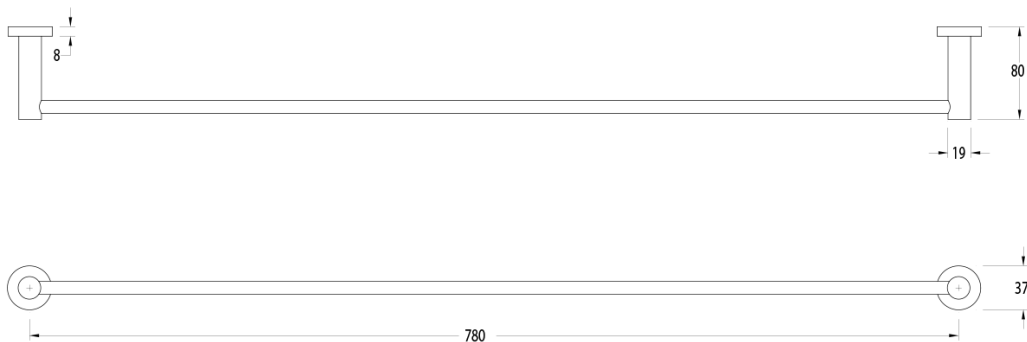

SUSSEX

Sussex Pure Single Towel Rail 780mm PVD Matte Black

9511411

SPECIFICATIONS

Recommended Use	Residential;Commercial
Colour Finish	Matte Black
Primary Material	DR Brass

WARRANTY

Residential Use (Years)	40
Commercial Use (Years)	10

Please refer to Sussex Warranty page for full Terms and Conditions

Dimensions are nominal measurements only.

CLEANING RECOMMENDATIONS:

We recommend the use of soapy water or approved cleaners. This product should not be cleaned with abrasive materials. Damage caused by any improper treatment is not covered by the product warranty. Refer to Warranty Conditions

Disclaimer: Products in this specification manual must by regulation be installed by licensed and registered trade people. The manufacturer/distributor reserves the right to vary specifications or delete models from their range without prior notification. Dimensions are nominal measurements only. Dimensions and set-outs listed are correct at time of publication however the manufacturer/distributor takes no responsibility for printing errors.

Published 01/04/2026

To see the complete Sussex range go to www.reece.com.au