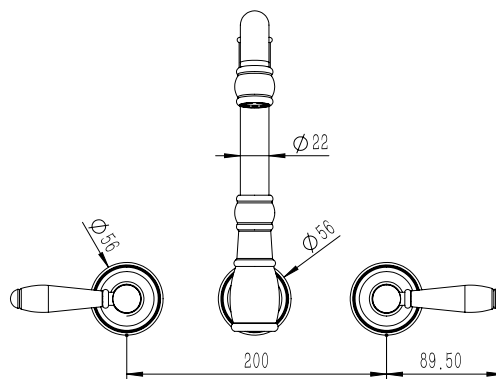

Milli Voir Wall English Kitchen Set Lever Handle with Porcelain Handles Matte Black (4 Star)

2265436

SPECIFICATIONS

Recommended Use	Domestic, hotel and commercial
Colour	Matte Black
Material	DR Brass
Recommended Pressure Range	150 - 500 kPa
Max Continuous Working Pressure	500 kPa
Max Continuous Working Temperature	80 deg C
Suitable for Storage Tank Hot Water	Yes
Suitable for Continuous Flow Hot Water	Yes
Suitable for Gravity Feed Hot Water	No

WARRANTY

Warranty - Domestic Use	15 Years
Spare Parts & Labour	12 Months

Please refer to Warranty Page for full Terms and Conditions

Dimensions are nominal measurements only.

CLEANING RECOMMENDATIONS:

We recommend the use of soapy water or approved cleaners. This product should not be cleaned with abrasive materials. Damage caused by any improper treatment is not covered by the product warranty. Refer to Warranty Conditions

Disclaimer: Products in this specification manual must by regulation be installed by licensed and registered trade people. The manufacturer/distributor reserves the right to vary specifications or delete models from their range without prior notification. Dimensions are nominal measurements only. Dimensions and set-outs listed are correct at time of publication however the manufacturer/distributor takes no responsibility for printing errors.

Published 01/06/2020

To see the complete Milli range go to www.reece.com.au