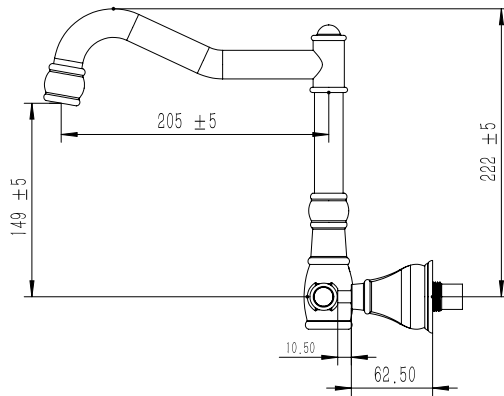

Milli Voir Wall English Kitchen Set Lever Handle with Porcelain Handles Matte Black (4 Star)

2265436

SPECIFICATIONS

Recommended Use	Domestic, hotel and commercial
Colour	Matte Black
Material	DR Brass
Recommended Pressure Range	150 - 500 kPa
Max Continuous Working Pressure	500 kPa
Max Continuous Working Temperature	80 deg C
Suitable for Storage Tank Hot Water	Yes
Suitable for Continuous Flow Hot Water	Yes
Suitable for Gravity Feed Hot Water	No

WARRANTY

Warranty - Domestic Use	15 Years
Spare Parts & Labour	12 Months

Please refer to Warranty Page for full Terms and Conditions

Dimensions are nominal measurements only.

CLEANING RECOMMENDATIONS:

We recommend the use of soapy water or approved cleaners. This product should not be cleaned with abrasive materials. Damage caused by any improper treatment is not covered by the product warranty. Refer to Warranty Conditions

Disclaimer: Products in this specification manual must by regulation be installed by licensed and registered trade people. The manufacturer/distributor reserves the right to vary specifications or delete models from their range without prior notification. Dimensions are nominal measurements only. Dimensions and set-outs listed are correct at time of publication however the manufacturer/distributor takes no responsibility for printing errors.

Published 01/06/2020

To see the complete Milli range go to www.reece.com.au