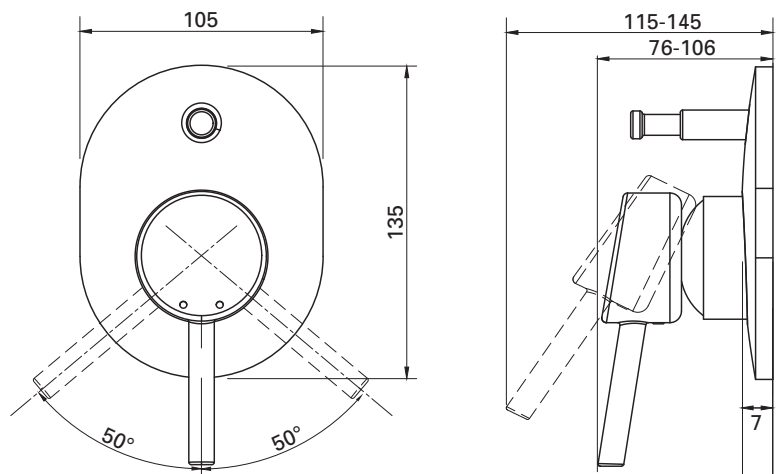

CONCETTO  
SINGLE LEVER DIVERTER MIXER TRIMSET  
MODEL #19346001

Pure Freude  
an Wasser

Product Specifications

**Product Description:**  
**Single-Lever Shower/Bath Mixer with Diverter**

**Standard Specification:**

**Concealed inwall body** for final installation - 33961000

Trimset only, not supplied with Concealed Body

**GROHE StarLight®** chrome finish  
Automatic Diverter: Bath/Shower

Installation instructions