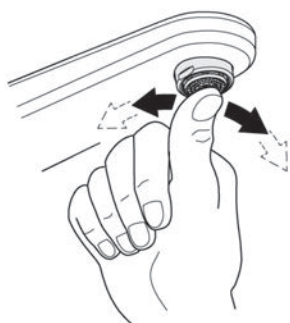

SpeedClean