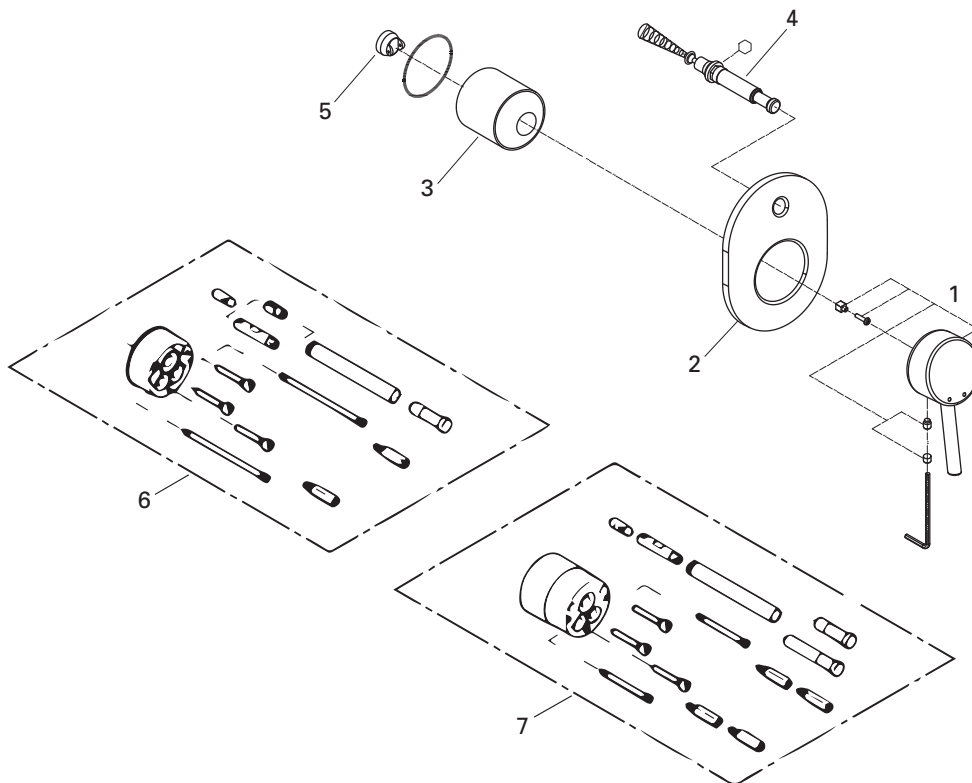

Pos.-nr.	Product Description	Order-nr.	Units per package
1	Lever	46609000	1
2	Escutcheon	46614000	1
3	Cap	09038000	1
4	Replacement kit for rotary valve	46737000	1
5	Temperature limiter - optional extra	46375000	1
6	Extension set 1/2" 25mm - optional extra	46191000	1
7	Extension set 50mm - optional extra	46343000	1