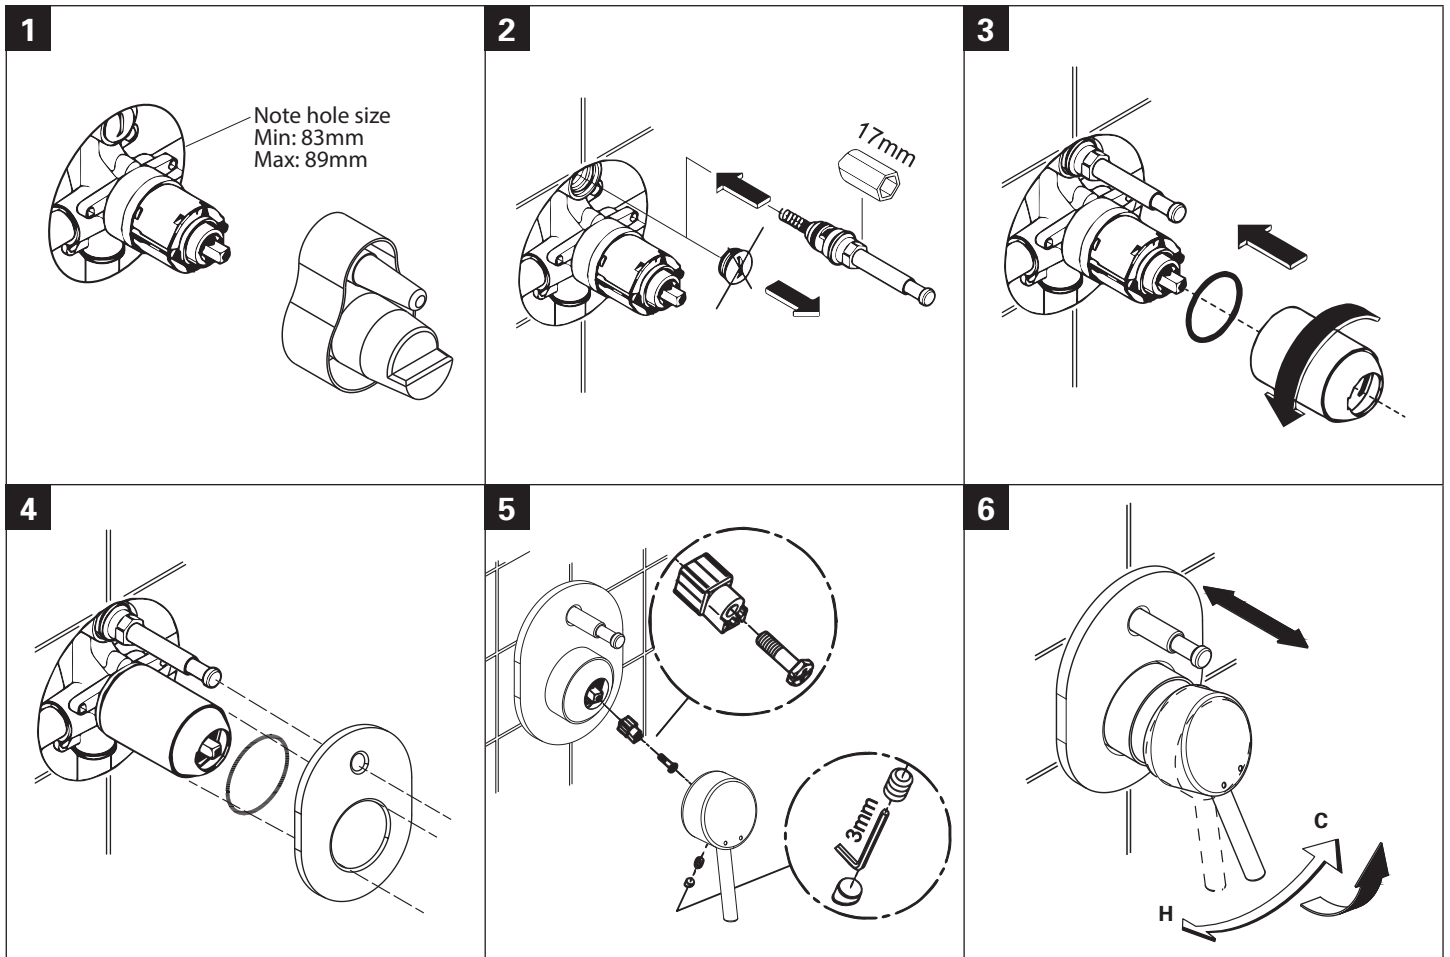

CONCETTO  
SINGLE LEVER DIVERTER MIXER TRIMSET  
MODEL #19346001

Pure Freude  
an Wasser

Product Specifications

**Product Description:**  
**Single-Lever Shower/Bath Mixer with Diverter**

**Standard Specification:**

**Concealed inwall body** for final installation - 33961000

Trimset only, not supplied with Concealed Body

**GROHE StarLight®** chrome finish  
Automatic Diverter: Bath/Shower

Installation instructions