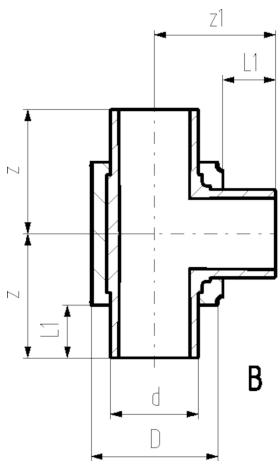

COOL-FIT 4.0 T90° equal, d250-d450

Model:

- Pre-insulated PE100 SDR 17 metric
- Insulation made from GF HE foam
- Outer jacket impact resistant. Color: black
- B: Spigot Fitting with free end (separate electrofusion fitting needed for joining)

d/D (mm)	PN (bar)	Code	Weight (kg)	L1 (mm)	z (mm)	z1 (mm)	closest inch (inch)	Type
250/355	10	738 203 121	12.000	123	500	500	10	B
280/400	10	738 203 122	22.300	126	500	500	10	B
315/450	10	738 203 123	21.480	133	500	500	12	B
355/500	10	738 203 124	30.600	148	650	700	14	B
400/560	10	738 203 175	42.000	150	650	700	16	B
450/630	10	738 203 176	67.200	165	700	750	18	B