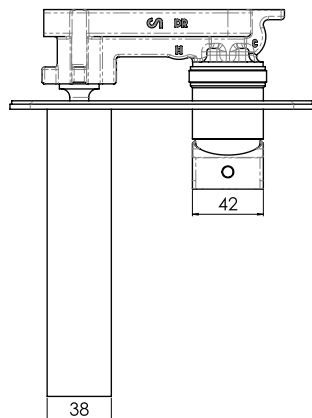

Dimensions are nominal measurements only.

CLEANING RECOMMENDATIONS:

We recommend the use of soapy water or approved cleaners. This product should not be cleaned with abrasive materials. Damage caused by any improper treatment is not covered by the product warranty. Refer to Warranty Conditions

Disclaimer: Products in this specification manual must by regulation be installed by licensed and registered trade people. The manufacturer/distributor reserves the right to vary specifications or delete models from their range without prior notification. Dimensions are nominal measurements only. Dimensions and set-outs listed are correct at time of publication however the manufacturer/distributor takes no responsibility for printing errors.

Published 18/06/2021

To see the complete Milli range go to www.reece.com.au