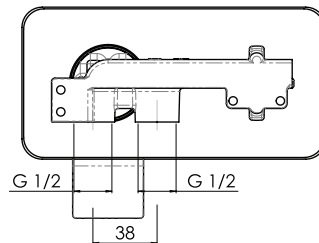

Dimensions are nominal measurements only.

CLEANING RECOMMENDATIONS:

We recommend the use of soapy water or approved cleaners. This product should not be cleaned with abrasive materials. Damage caused by any improper treatment is not covered by the product warranty. Refer to Warranty Conditions

Disclaimer: Products in this specification manual must by regulation be installed by licensed and registered trade people. The manufacturer/distributor reserves the right to vary specifications or delete models from their range without prior notification. Dimensions are nominal measurements only. Dimensions and set-outs listed are correct at time of publication however the manufacturer/distributor takes no responsibility for printing errors.

Published 18/06/2021

To see the complete Milli range go to www.reece.com.au