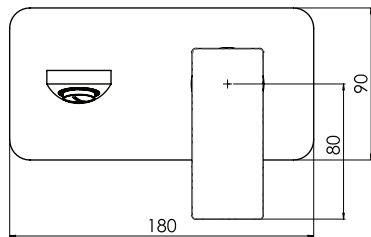

Dimensions are nominal measurements only.

CLEANING RECOMMENDATIONS:

We recommend the use of soapy water or approved cleaners. This product should not be cleaned with abrasive materials. Damage caused by any improper treatment is not covered by the product warranty. Refer to Warranty Conditions

Disclaimer: Products in this specification manual must by regulation be installed by licensed and registered trade people. The manufacturer/distributor reserves the right to vary specifications or delete models from their range without prior notification. Dimensions are nominal measurements only. Dimensions and set-outs listed are correct at time of publication however the manufacturer/distributor takes no responsibility for printing errors.

Published 18/06/2021

To see the complete Milli range go to www.reece.com.au