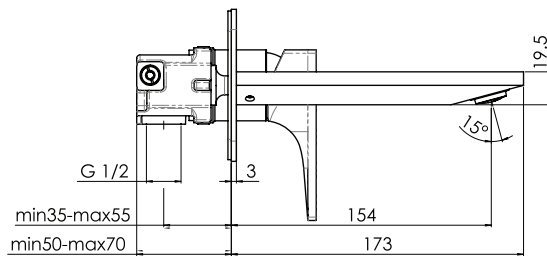

Dimensions are nominal measurements only.

CLEANING RECOMMENDATIONS:

We recommend the use of soapy water or approved cleaners. This product should not be cleaned with abrasive materials. Damage caused by any improper treatment is not covered by the product warranty. Refer to Warranty Conditions

Disclaimer: Products in this specification manual must by regulation be installed by licensed and registered trade people. The manufacturer/distributor reserves the right to vary specifications or delete models from their range without prior notification. Dimensions are nominal measurements only. Dimensions and set-outs listed are correct at time of publication however the manufacturer/distributor takes no responsibility for printing errors.

Published 18/06/2021

To see the complete Milli range go to www.reece.com.au