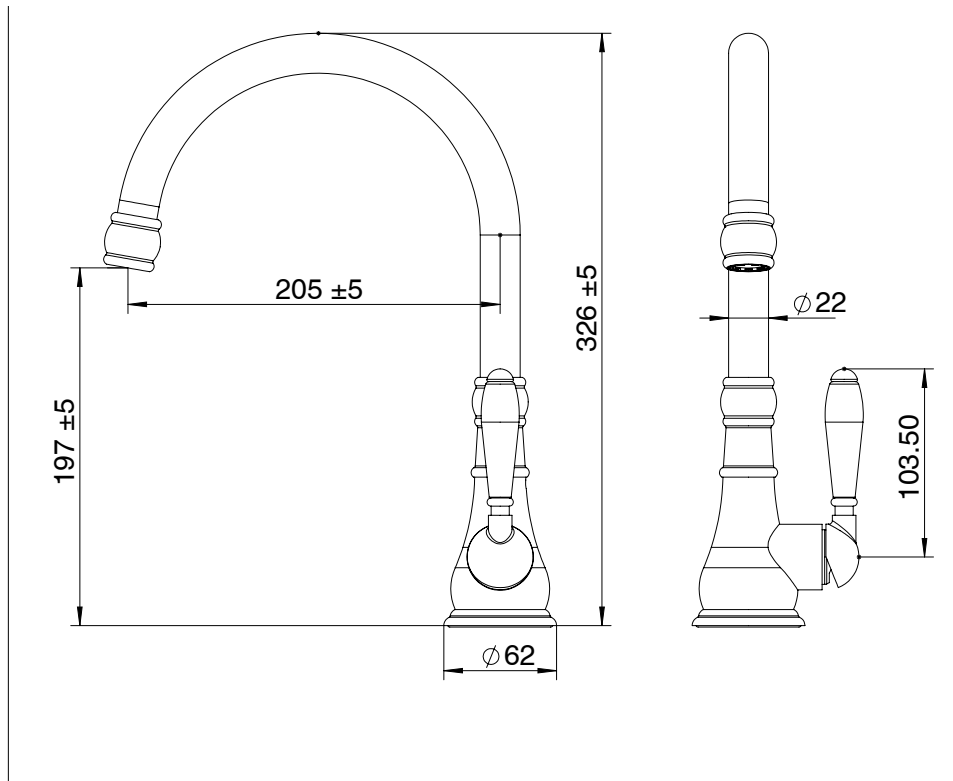

Milli

Milli Voir Sink Mixer with Porcelain Handle Chrome (4 Star)

2265298

SPECIFICATIONS

Recommended Use	Domestic, hotel and commercial
Colour	Chrome
Material	DR Brass
Recommended Pressure Range	150 - 500 kPa
Max Continuous Working Pressure	500 kPa
Max Continuous Working Temperature	80 deg C
Suitable for Storage Tank Hot Water	Yes
Suitable for Continuous Flow Hot Water	Yes
Suitable for Gravity Feed Hot Water	No

WARRANTY

Warranty - Domestic Use	15 Years
Spare Parts & Labour	12 Months

Please refer to Warranty Page for full Terms and Conditions

Dimensions are nominal measurements only.

CLEANING RECOMMENDATIONS:

We recommend the use of soapy water or approved cleaners. This product should not be cleaned with abrasive materials. Damage caused by any improper treatment is not covered by the product warranty. Refer to Warranty Conditions

Disclaimer: Products in this specification manual must by regulation be installed by licensed and registered trade people. The manufacturer/distributor reserves the right to vary specifications or delete models from their range without prior notification. Dimensions are nominal measurements only. Dimensions and set-outs listed are correct at time of publication however the manufacturer/distributor takes no responsibility for printing errors.

Published 01/06/2020

To see the complete Milli range go to www.reece.com.au