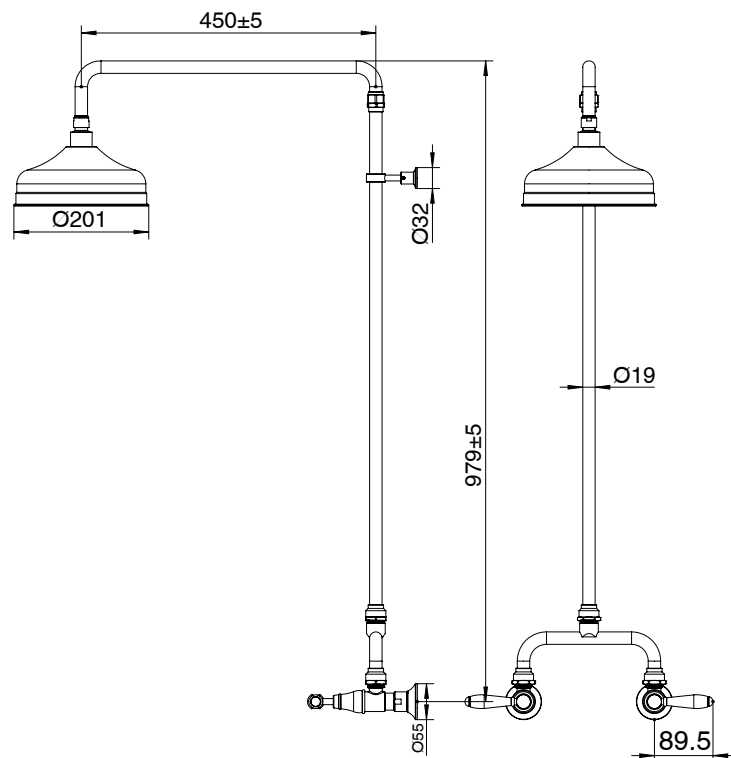

WARRANTY

Warranty - Domestic Use	15 Years
Spare Parts & Labour	12 Months

Please refer to Warranty Page for full Terms and Conditions

Dimensions are nominal measurements only.

CLEANING RECOMMENDATIONS:

We recommend the use of soapy water or approved cleaners. This product should not be cleaned with abrasive materials. Damage caused by any improper treatment is not covered by the product warranty. Refer to Warranty Conditions

Disclaimer: Products in this specification manual must by regulation be installed by licensed and registered trade people. The manufacturer/distributor reserves the right to vary specifications or delete models from their range without prior notification. Dimensions are nominal measurements only. Dimensions and set-outs listed are correct at time of publication however the manufacturer/distributor takes no responsibility for printing errors.

Published 05/10/2022

To see the complete Milli range go to www.reece.com.au