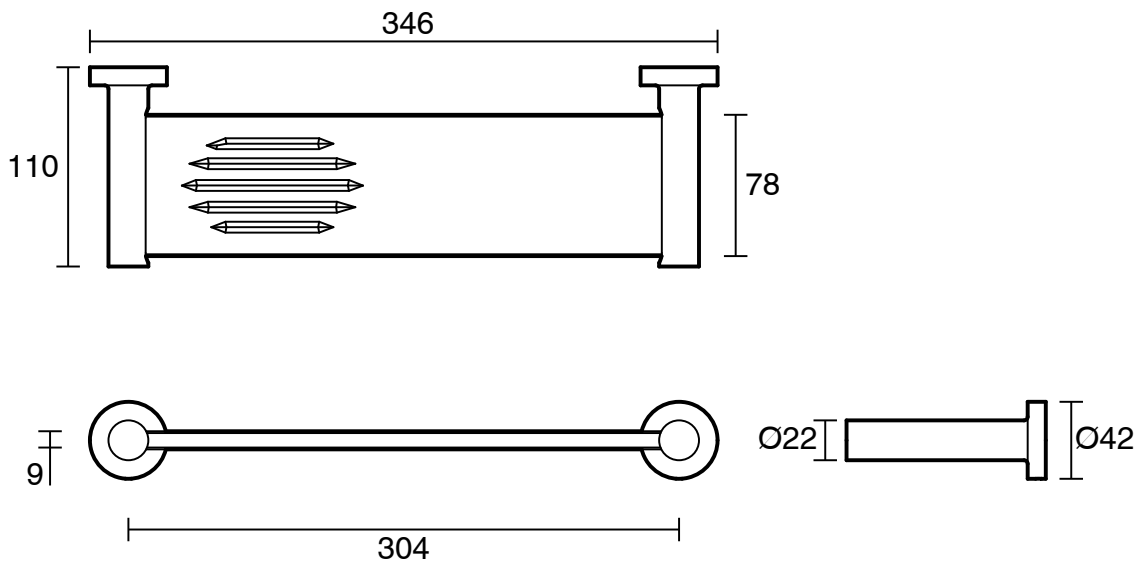

SUSSEX

Sussex Scala Shower Shelf LUX PVD Brushed Oyster Nickel

2267022

SPECIFICATIONS	
Recommended Use	Residential;Commercial
Colour Finish	Brushed Oyster Nickel
Primary Material	Brass
WARRANTY	
Residential Use (Years)	40
Commercial Use (Years)	10
<i>Please refer to Sussex Warranty page for full Terms and Conditions</i>	

Disclaimer: Products in this specification manual must by regulation be installed by licensed and registered trade people. The manufacturer/distributor reserves the right to vary specifications or delete models from their range without prior notification. Dimensions are nominal measurements only. Dimensions and set-outs listed are correct at time of publication however the manufacturer/distributor takes no responsibility for printing errors.