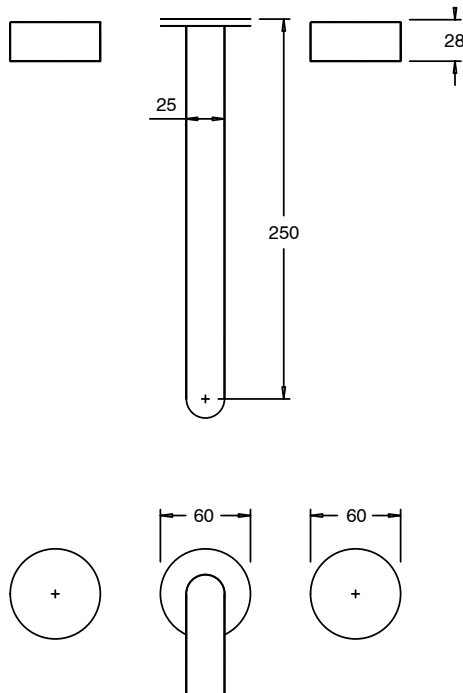

SUSSEX

Sussex Pure Bath Set 250mm PVD Brushed Gold

9510904

SPECIFICATIONS	
Recommended Use	Residential;Commercial
Colour Finish	Brushed Gold
Primary Material	DR Brass
Recommended Pressure Range	150 - 500 kPa as per AS3500
Max Continuous Working Temperature (deg C)	65
Min Continuous Working Temperature (deg C)	1
WARRANTY	
Residential Use (Years)	40
Commercial Use (Years)	10
<i>Please refer to Sussex Warranty page for full Terms and Conditions</i>	

Disclaimer: Products in this specification manual must by regulation be installed by licensed and registered trade people. The manufacturer/distributor reserves the right to vary specifications or delete models from their range without prior notification. Dimensions are nominal measurements only. Dimensions and set-outs listed are correct at time of publication however the manufacturer/distributor takes no responsibility for printing errors.