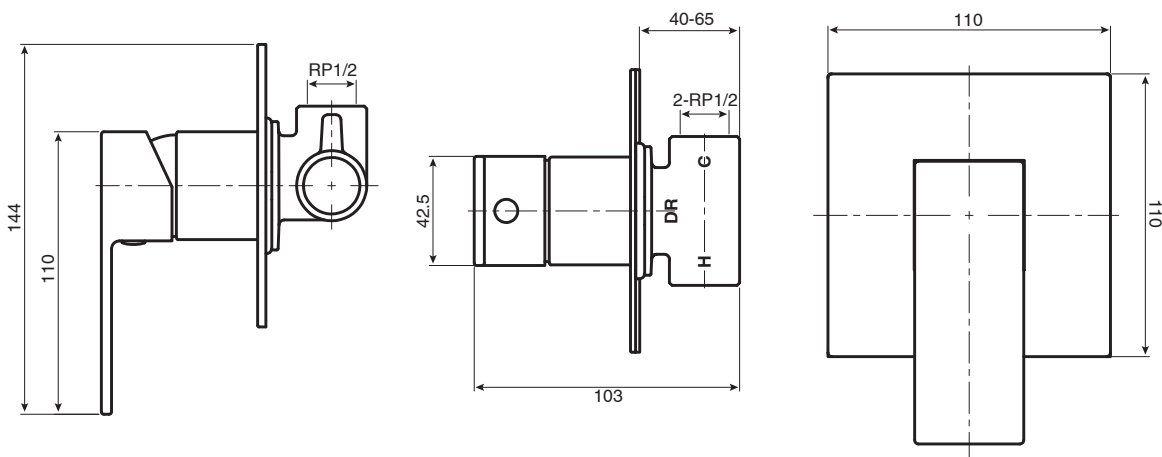

m i z u

Mizu Bloc MK2 Shower Mixer Chrome

SPECIFICATIONS

Recommended Use	Domestic, Hotel & Commercial
Colour	Chrome
Colour Availability	Chrome, Matte Black
Recommended Pressure Range	150 - 500kPa
Max Continuous Working Pressure	500kPa
Max Continuous Working Temperature	80°C
Suitable for Storage Tank Hot Water	Yes
Suitable for Continuous Flow Hot Water	Yes
Suitable for Gravity Feed Hot Water	Yes

Hot and Cold water inlet pressure should be equal

WARRANTY

Warranty - Domestic Use	10 Years
Spare Parts & Labour	12 Months

Please refer to Warranty Page for full Terms and Conditions

Dimensions are nominal measurements only.