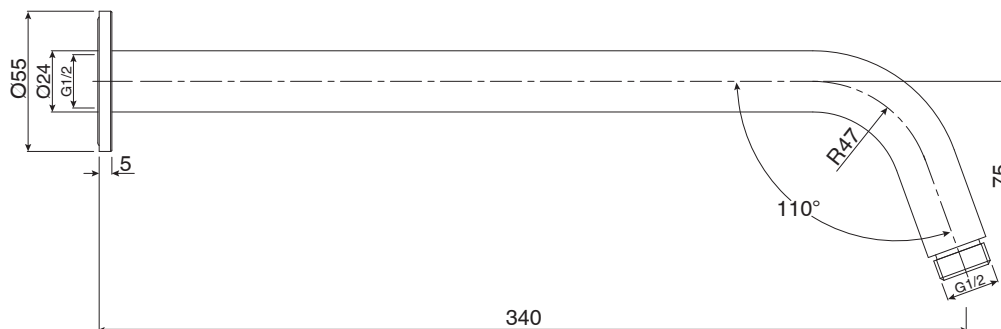

mizu

Mizu Drift Wall Straight Shower Arm Only Brushed Gunmetal

4221083

SPECIFICATIONS

Recommended Use	Domestic, Hotel & Commercial
Colour	Brushed Gunmetal
Finish	Brushed
Material	Brass
Recommended Pressure Range	150 - 500 kPa
Maximum Continuous Working Temperature	60 deg C
Suitable for Storage Tank Hot Water	Yes
Suitable for Continuous Flow Hot Water	Yes
Suitable for Gravity Feed Hot Water	No

WARRANTY

Warranty - Domestic Use	10 Years
Spare Parts & Labour	12 Months

Please refer to Warranty Page for full Terms and Conditions

Dimensions are nominal measurements only.

CLEANING RECOMMENDATIONS:

We recommend the use of soapy water or approved cleaners. This product should not be cleaned with abrasive materials. Damage caused by any improper treatment is not covered by the product warranty. Refer to Warranty Conditions

Disclaimer: Products in this specification manual must by regulation be installed by licensed and registered trade people. The manufacturer/distributor reserves the right to vary specifications or delete models from their range without prior notification. Dimensions are nominal measurements only. Dimensions and set-outs listed are correct at time of publication however the manufacturer/distributor takes no responsibility for printing errors.

Published 01/12/2022

To see the complete Mizu range go to
www.reece.com.au