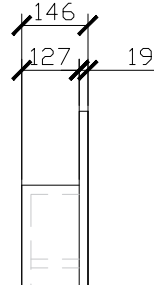

### STANDARD SIZES

#### SIDE VIEW for all sizes

SMALLER CABINET ON RIGHT

#### 1200DIA X 146D

SMALLER CABINET ON LEFT

SMALLER CABINET ON RIGHT

## Halo Round Shaving Cabinet

CUSTOM SIZES

1001-1200DIA X 146D

SIDE VIEW for all sizes

SMALLER CABINET ON LEFT

SMALLER CABINET ON RIGHT