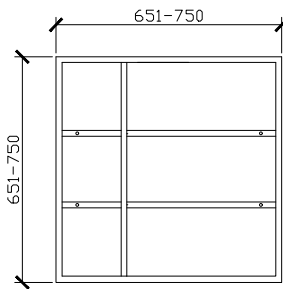

### STANDARD SIZES

#### SIDE VIEW for all sizes

SMALLER CABINET ON RIGHT

#### 1200DIA X 146D

SMALLER CABINET ON LEFT

SMALLER CABINET ON RIGHT

## Halo Round Shaving Cabinet

CUSTOM SIZES

1001-1200DIA X 146D

SIDE VIEW for all sizes

SMALLER CABINET ON LEFT

SMALLER CABINET ON RIGHT