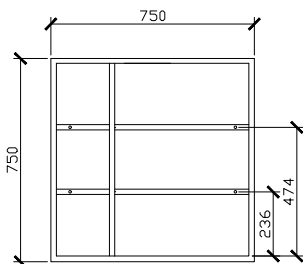

#### 1000DIA X 146D

SMALLER CABINET ON LEFT

#### SIDE VIEW for all sizes

SMALLER CABINET ON RIGHT

#### 1200DIA X 146D

SMALLER CABINET ON LEFT

SMALLER CABINET ON RIGHT

## Halo Round Shaving Cabinet

CUSTOM SIZES

1001-1200DIA X 146D

SIDE VIEW for all sizes

SMALLER CABINET ON LEFT

SMALLER CABINET ON RIGHT