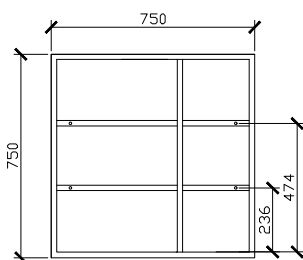

#### 1000DIA X 146D

SMALLER CABINET ON LEFT

#### SIDE VIEW for all sizes

SMALLER CABINET ON RIGHT

#### 1200DIA X 146D

SMALLER CABINET ON LEFT

SMALLER CABINET ON RIGHT

## Halo Round Shaving Cabinet

CUSTOM SIZES

1001-1200DIA X 146D

SIDE VIEW for all sizes

SMALLER CABINET ON LEFT

SMALLER CABINET ON RIGHT