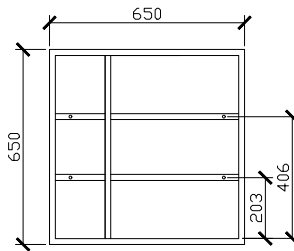

Halo Round Shaving Cabinet

STANDARD SIZES

1000DIA X 146D

SIDE VIEW for all sizes

1200DIA X 146D