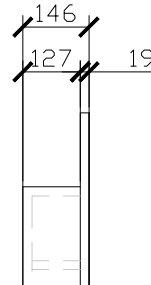

### STANDARD SIZES

#### 1000DIA X 146D

SMALLER CABINET ON LEFT

#### SIDE VIEW for all sizes

SMALLER CABINET ON RIGHT

## Halo Round Shaving Cabinet

CUSTOM SIZES

1001-1200DIA X 146D

SIDE VIEW for all sizes

SMALLER CABINET ON LEFT

SMALLER CABINET ON RIGHT