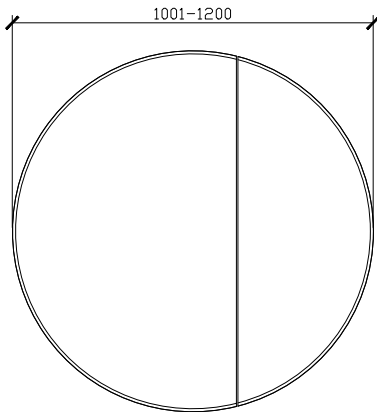

### STANDARD SIZES

#### SIDE VIEW for all sizes

SMALLER CABINET ON RIGHT

#### 1200DIA X 146D

SMALLER CABINET ON LEFT

SMALLER CABINET ON RIGHT

## Halo Round Shaving Cabinet

CUSTOM SIZES

1001-1200DIA X 146D

SIDE VIEW for all sizes

SMALLER CABINET ON LEFT

SMALLER CABINET ON RIGHT