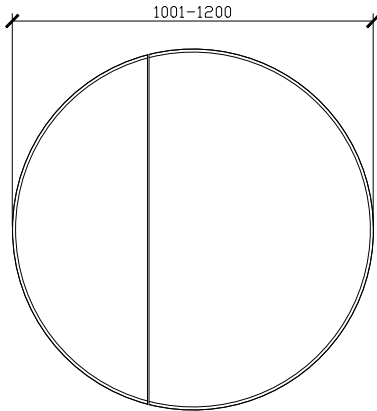

#### SIDE VIEW for all sizes

SMALLER CABINET ON RIGHT

#### 1200DIA X 146D

SMALLER CABINET ON LEFT

SMALLER CABINET ON RIGHT

## Halo Round Shaving Cabinet

CUSTOM SIZES

1001-1200DIA X 146D

SIDE VIEW for all sizes

SMALLER CABINET ON LEFT

SMALLER CABINET ON RIGHT