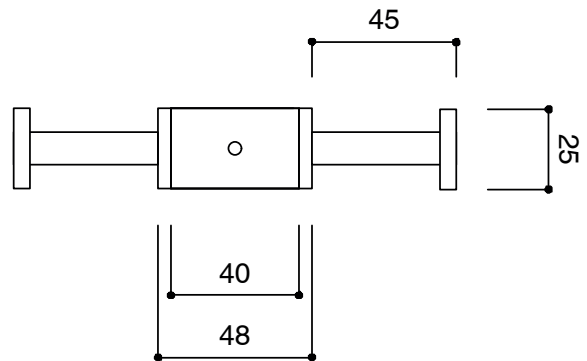

Milli Mood Edit Vertical Heated Towel Rail Robe Hook PVD Brushed Gunmetal

2020376

SPECIFICATIONS

Recommended Use	Domestic, Hotel & Commercial
Colour	Brushed Gunmetal
Material	Copper Tube

WARRANTY

Warranty - Domestic Use	10 Years
Spare Parts & Labour	12 Months

Please refer to Warranty Page for full Terms and Conditions

TUBE HOOK TOP

TUBE HOOK FRONT

Dimensions are nominal measurements only.

CLEANING RECOMMENDATIONS:

We recommend the use of soapy water or approved cleaners. This product should not be cleaned with abrasive materials. Damage caused by any improper treatment is not covered by the product warranty. Refer to Warranty Conditions