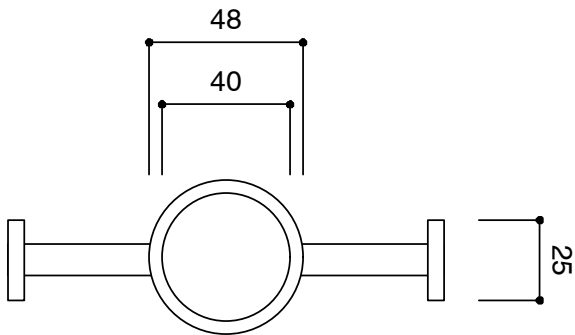

Milli Mood Edit Vertical Heated Towel Rail Robe Hook PVD Brushed Gunmetal

2020376

SPECIFICATIONS

Recommended Use	Domestic, Hotel & Commercial
Colour	Brushed Gunmetal
Material	Copper Tube

WARRANTY

Warranty - Domestic Use	10 Years
Spare Parts & Labour	12 Months

Please refer to Warranty Page for full Terms and Conditions

TUBE HOOK TOP

TUBE HOOK FRONT

Dimensions are nominal measurements only.

CLEANING RECOMMENDATIONS:

We recommend the use of soapy water or approved cleaners. This product should not be cleaned with abrasive materials. Damage caused by any improper treatment is not covered by the product warranty. Refer to Warranty Conditions