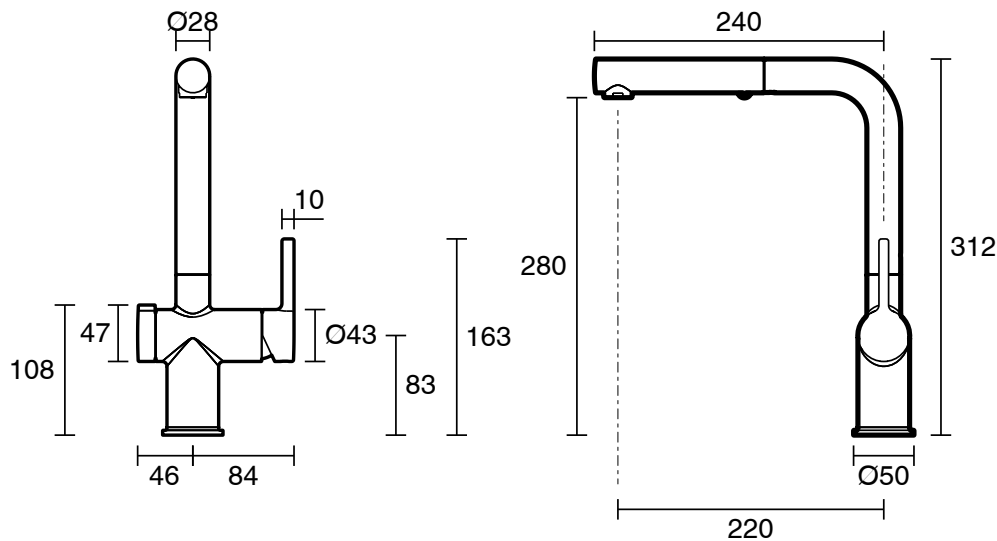

Active Twist Pull Out Sink Mixer Kit No Overflow Brushed Chrome/Stainless Steel (5 Star) Lead Free

29718

SPECIFICATIONS

Recommended Use	Domestic;Commercial;Hotel
Colour Finish	Brushed Chrome;Brushed Stainless Steel
Primary Material	Lead Free Brass
Recommended Pressure Range	150 - 500 kPa as per AS3500
Max Continuous Working Temperature (deg C)	60
Min Continuous Working Temperature (deg C)	5
Hot Water Unit Suitability	Continuous Flow;Storage Tank

WARRANTY

Warranty - Domestic Use (Years)	15
Spare Parts & Labour (Years)	5

Please refer to Warranty Page for full Terms and Conditions

Dimensions are nominal measurements only.

CLEANING RECOMMENDATIONS:

We recommend the use of soapy water or approved cleaners. This product should not be cleaned with abrasive materials. Damage caused by any improper treatment is not covered by the product warranty. Refer to Warranty Conditions

Disclaimer: Products in this specification manual must by regulation be installed by licensed and registered trade people. The manufacturer/distributor reserves the right to vary specifications or delete models from their range without prior notification. Dimensions are nominal measurements only. Dimensions and set-outs listed are correct at time of publication however the manufacturer/distributor takes no responsibility for printing errors.

Published 04/06/2025

To see the complete Franke range go to www.reece.com.au